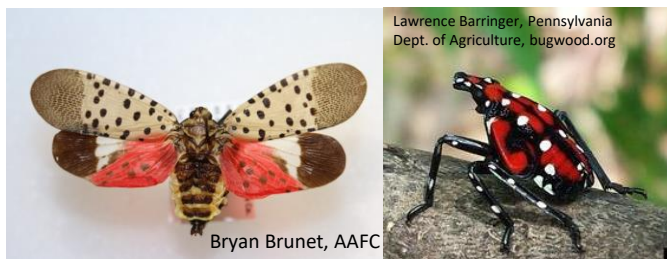

Priority Invasive and Migratory Insects to Report ATLANTIC CANADA

Insects to watch for and report by anyone interacting with insects. Use the QR CODE to report all observations, including species **regulated by the Canadian Food Inspection Agency (CFIA)**.

Lawrence Barringer, Pennsylvania
Dept. of Agriculture, bugwood.org

Bryan Brunet, AAFC

Spotted lanternfly, *Lycorma delicatula*

Hosts: Tree of heaven, grapevine, various (fruit) trees and shrubs

Not present in Canada / **CFIA REGULATED**

©MWLR, CC BY-NC 4.0

Yellow-spotted stink bug, *Erthesina fullo*

Hosts: Fruits, vegetables, and ornamental plants

Not present in Canada

Allison Morris, bugwood.org

European cherry fruit fly, *Rhagoletis cerasi*