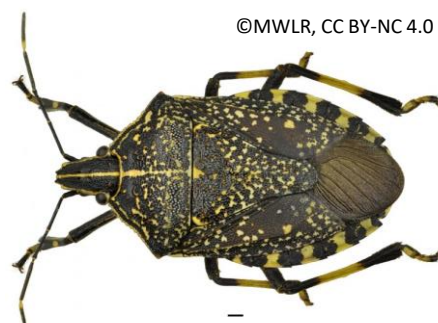

Priority Invasive and Migratory Insects to Report ATLANTIC CANADA

Insects to watch for and report by anyone interacting with insects. Use the QR CODE to report all observations, including species **regulated by the Canadian Food Inspection Agency (CFIA)**.

Lawrence Barringer, Pennsylvania
Dept. of Agriculture, bugwood.org

Bryan Brunet, AAFC

Spotted lanternfly, *Lycorma delicatula*

Hosts: Tree of heaven, grapevine, various (fruit) trees and shrubs

Not present in Canada / **CFIA REGULATED**

©MWLR, CC BY-NC 4.0

Yellow-spotted stink bug, *Erthesina fullo*

Hosts: Fruits, vegetables, and ornamental plants

Not present in Canada

Allison Morris, bugwood.org

European cherry fruit fly, *Rhagoletis cerasi*