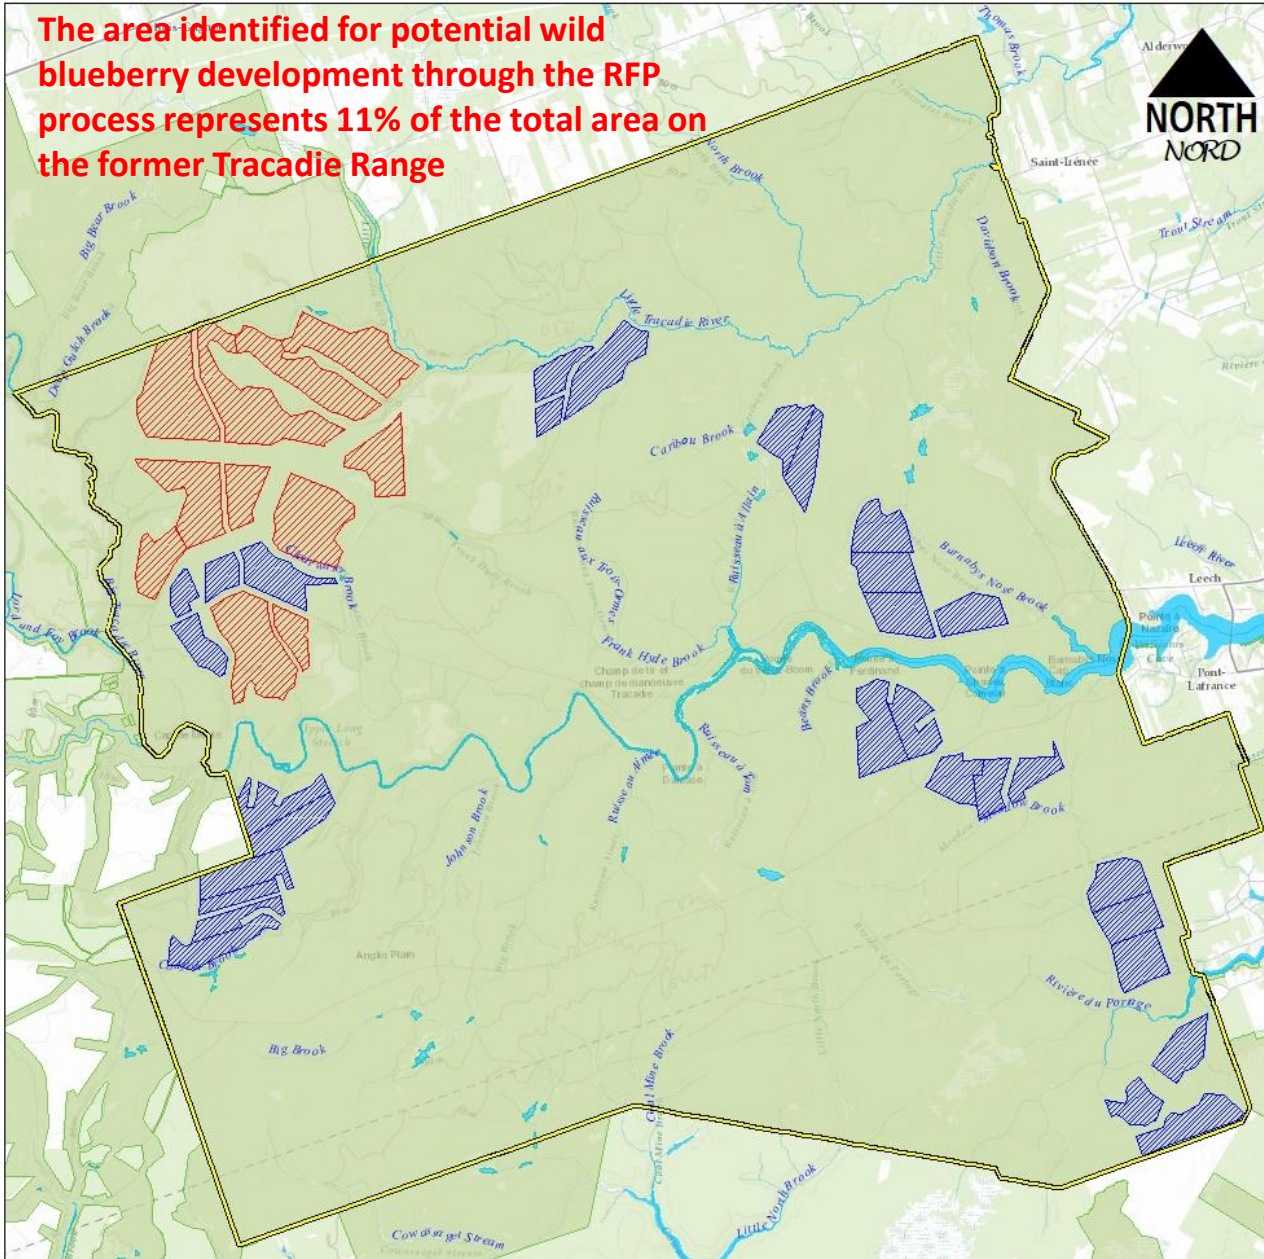

Request for Proposals (RFPs) Overview Map

The area identified for potential wild blueberry development through the RFP process represents 11% of the total area on the former Tracadie Range

Incorporation of the following principles are examples of considerations taken to support sustainable development and wildlife habitat:

- **Wildlife Corridors:** 300 m wide wildlife corridors will be used to break up the production blocks at regular intervals
- **Watercourses:** Exceeding mandated buffers by requiring a 300m buffer being left along each side of Tracadie River and Portage River and 50 m along each side of streams and wetlands. (only 30 m is required)
- **Production Block Buffers:** 100m buffers will be used around production blocks where geographically possible.
- **Road Buffers:** A 50m buffer will be maintained along main roads and 30m along secondary roads and trails where geographically possible.
- **Treed Windbreaks Within Fields:** 5 m wide windbreaks with a maximum spacing of 75 m between each windbreak.

Processor Blocks
(blocs de processeur)

Producer Blocks
(blocs de producteurs)

Crown Land
(terres de la Couronne)

Former Tracadie Range
(terres de l'ancien champ de tir de Tracadie)