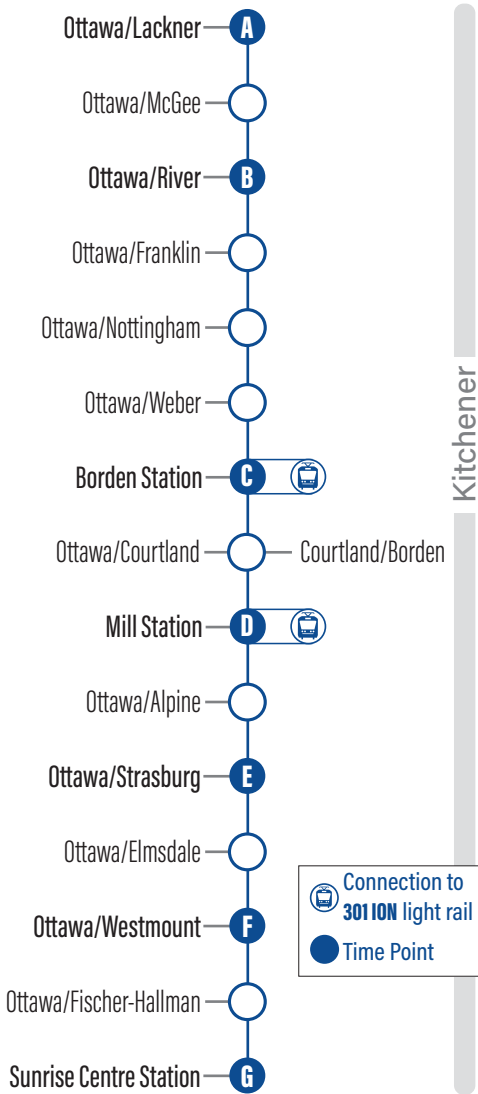

Sunday/ Stat Holiday Schedule

to Sunrise Centre Station

Depart >>>		>>> Arrive				
A	B	C	D	E	F	G
Ottawa / Lackner	Ottawa / River	Borden Station	Mill Station	Ottawa / Strasburg	Ottawa / Westmount	Sunrise Centre Station
7:26	7:29	7:36	7:39	7:44	7:47	7:51
7:56	7:59	8:06	8:09	8:14	8:17	8:21
8:26	8:29	8:36	8:39	8:44	8:47	8:51
8:56	8:59	9:06	9:09	9:14	9:17	9:21
9:26	9:29	9:36	9:39	9:44	9:47	9:51
9:56	9:59	10:06	10:09	10:14	10:17	10:21
10:26	10:29	10:36	10:39	10:44	10:47	10:51
10:56	10:59	11:06	11:09	11:14	11:17	11:21
11:26	11:29	11:36	11:39	11:44	11:47	11:51
11:56	11:59	12:06	12:09	12:14	12:17	12:21
12:26	12:29	12:36	12:39	12:44	12:47	12:51
12:56	12:59	1:06	1:09	1:14	1:17	1:21
1:26	1:29	1:36	1:39	1:44	1:47	1:51
1:56	1:59	2:06	2:09	2:14	2:17	2:21
2:26	2:29	2:36	2:39	2:44	2:47	2:51
2:56	2:59	3:06	3:09	3:14	3:17	3:21
3:26	3:29	3:36	3:39	3:44	3:47	3:51
3:56	3:59	4:06	4:09	4:14	4:17	4:21
4:26	4:29	4:36	4:39	4:44	4:47	4:51
4:56	4:59	5:06	5:09	5:14	5:17	5:21
5:26	5:29	5:36	5:39	5:44	5:47	5:51
5:56	5:59	6:06	6:09	6:14	6:17	6:21
6:26	6:29	6:36	6:39	6:44	6:47	6:51
6:56	6:59	7:06	7:09	7:14	7:17	7:21
7:26	7:29	7:36	7:39	7:44	7:47	7:51
7:56	7:59	8:06	8:09	8:14	8:17	8:21
8:26	8:29	8:36	8:39	8:44	8:47	8:51
8:56	8:59	9:06	9:09	9:14	9:17	9:21
9:26	9:29	9:36	9:39	9:44	9:47	9:51
9:56	9:59	10:06	10:09	10:14	10:17	10:21
10:26	10:29	10:36	10:39	10:44	10:47	10:51
10:56	10:59	11:06	11:09	11:14	11:17	11:21
11:26	11:29	11:36	11:39	11:44	11:47	11:51
11:56	11:59	12:06	12:09	12:14	12:17	12:21
12:26	12:29					

to Ottawa/Lackner

Depart >>>		>>> Arrive				
G	F	E	D	C	B	A
Sunrise Centre Station	Ottawa / Westmount	Ottawa / Strasburg	Mill Station	Borden Station	Ottawa / River	Ottawa / Lackner
7:30	7:34	7:37	7:41	7:44	7:51	7:54
8:00	8:04	8:07	8:11	8:14	8:21	8:24
8:30	8:34	8:37	8:41	8:44	8:51	8:54
9:00	9:04	9:07	9:11	9:14	9:21	9:24
9:30	9:34	9:37	9:41	9:44	9:51	9:54
10:00	10:04	10:07	10:11	10:14	10:21	10:24
10:30	10:34	10:37	10:41	10:44	10:51	10:54
11:00	11:04	11:07	11:11	11:14	11:21	11:24
11:30	11:34	11:37	11:41	11:44	11:51	11:54
12:00	12:04	12:07	12:11	12:14	12:21	12:24
12:30	12:34	12:37	12:41	12:44	12:51	12:54
1:00	1:04	1:07	1:11	1:14	1:21	1:24
1:30	1:34	1:37	1:41	1:44	1:51	1:54
2:00	2:04	2:07	2:11	2:14	2:21	2:24
2:30	2:34	2:37	2:41	2:44	2:51	2:54
3:00	3:04	3:07	3:11	3:14	3:21	3:24
3:30	3:34	3:37	3:41	3:44	3:51	3:54
4:00	4:04	4:07	4:11	4:14	4:21	4:24
4:30	4:34	4:37	4:41	4:44	4:51	4:54
5:00