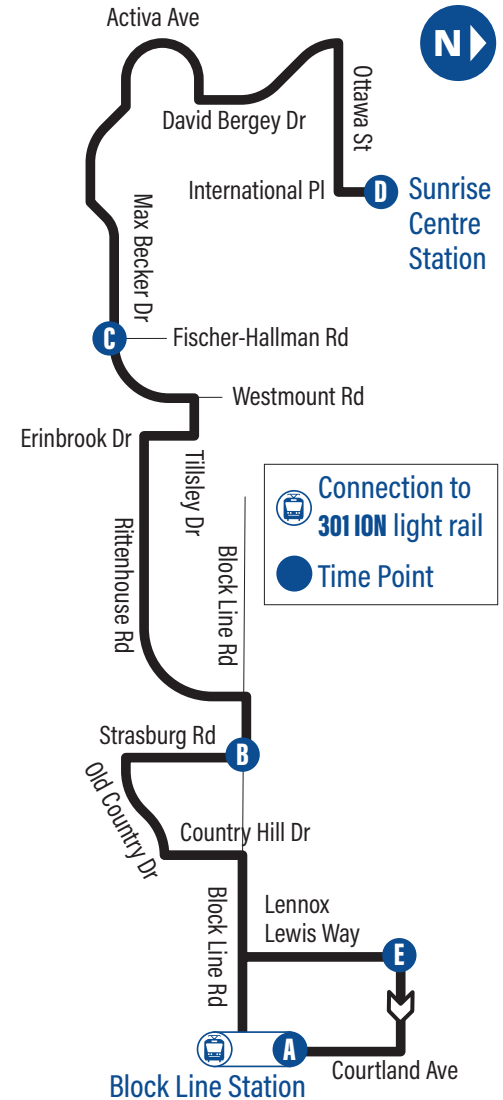

to Block Line Station

Sunrise Centre Station	1672
Ottawa / Path To Wake Robin	2991
David Bergey / Ottawa	2992
David Bergey / Peach Blossom	2993
David Bergey / Activa	2994
Activa / Isaiah	2995
Activa / Snowdrop	2996
Activa / Reistview	2997
Activa / Periwinkle	2998
Activa / Sweet William	2999
Max Becker / Copper Leaf	3000
Max Becker / Commonwealth	3001
Max Becker / Fischer-Hallman	3002
C Westmount / Fischer-Hallman	2065
Tillsley / Westmount	3005
Erinbrook / Rittenhouse	2328
Rittenhouse / Path To Erinbrook Park	2329
Rittenhouse / Erinbrook	2330
Rittenhouse / Goundry	2331
Rittenhouse / Brookfield	2332
Rittenhouse / Block Line	3016
B Strasburg / Block Line	2884
Strasburg / Forest Glen Plaza	1548
Old Country / Strasburg	3037
Old Country / Century Hill	3038
Old Country / Country Hill	1662
Country Hill / Cedarhill	3043
Country Hill / Block Line	3044
Block Line / Kingswood	1028
Block Line / Fallowfield	2024
Block Line / St Marys High School	2025
Lennox Lewis / Activa Sportsplex	1669
E Lennox Lewis / The Family Centre	1670
A Block Line Station	1463

Laurentian West

22

GRAND RIVER TRANSIT

Effective: September 6, 2021

Monday to Friday Schedule

to Sunrise Centre Station

Depart >>> >>> Arrive

Block Line Station	Block Line / Strasburg	Max Becker / Fischer-Hallman	Sunrise Centre Station
A	B	C	D
5:59	6:07	6:14	6:23
6:29	6:37	6:44	6:53
6:59	7:08	7:16	7:27
7:29	7:38	7:46	7:57
8:03	8:12	8:20	8:31
8:33	8:42	8:50	9:01
9:03	9:11	9:18	9:28
9:32	9:40	9:47	9:57
9:59	10:07	10:14	10:24
10:29	10:37	10:44	10:54
10:59	11:07	11:14	11:24
11:29	11:37	11:44	11:54
11:59	12:07	12:14	12:24
12:29	12:37	12:44	12:54
12:59	1:07	1:14	1:24
1:29	1:37	1:44	1:54
1:59	2:07	2:14	2:24
2:29	2:38	2:46	2:57
3:00	3:09	3:17	3:28
3:33	3:42	3:50	4:01
4:03	4:12	4:20	4:31
4:33	4:42	4:50	5:01
5:03	5:12	5:20	5:31
5:33	5:42	5:50	6:01
6:03	6:11	6:18	6:27
6:28	6:36	6:43	6:52
6:58	7:06	7:13	7:22
7:28	7:36	7:43	7:52
7:58	8:06	8:13	8:22
8:28	8:36	8:43	8:52
8:58	9:06	9:13	9:22
9:58	10:06	10:13	10:22