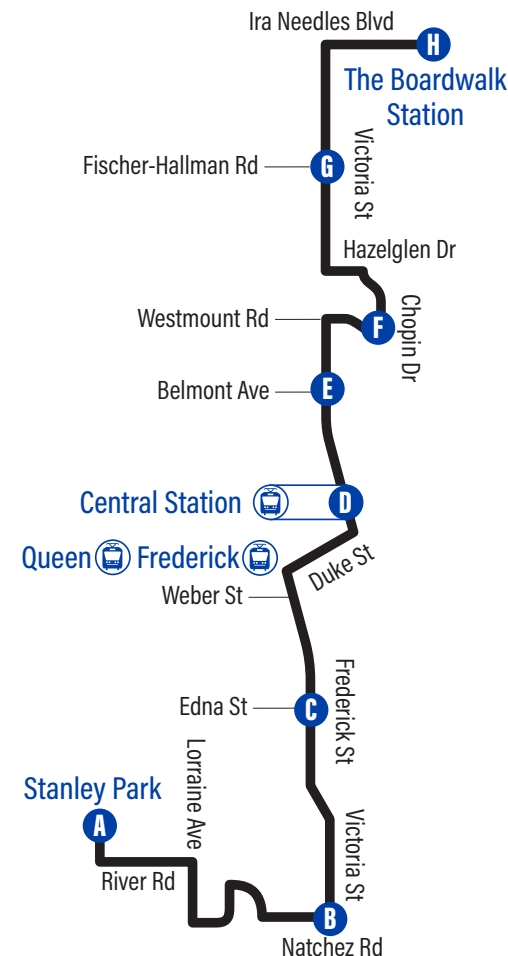

Effective: September 5, 2022

Connection to 301 ION light rail

Time Point