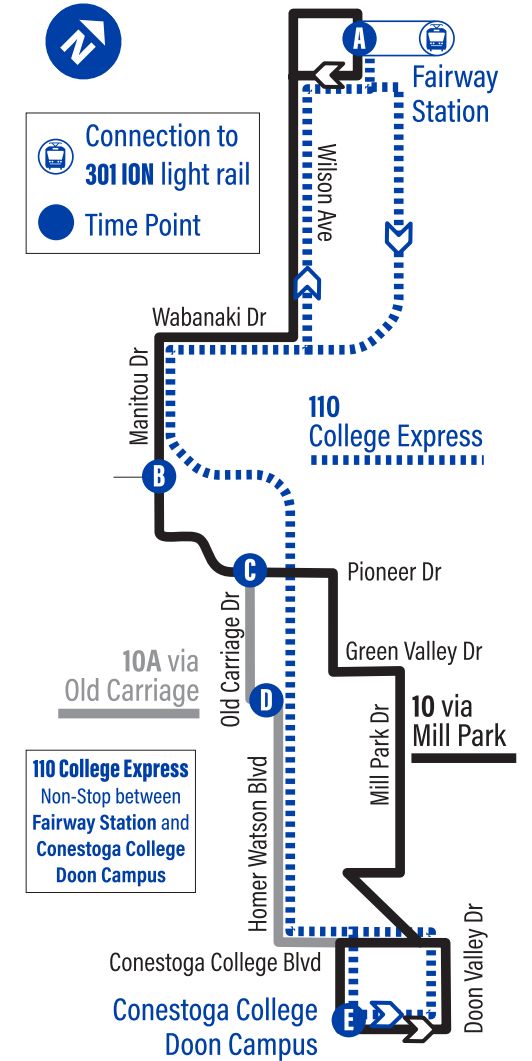

Route 10 - Sunday

to Conestoga College - Doon Campus

Depart >>> Arrive

Fairway Station	Doon Village / Millwood	Pioneer / Pioneer Park Plaza	Conestoga College Doon Campus - Door 3
A	B	C	E
8:30	8:39	8:43	8:51
9:00	9:09	9:13	9:21
9:30	9:39	9:43	9:51
10:00	10:09	10:13	10:22
10:30	10:39	10:43	10:52
11:00	11:09	11:13	11:22
11:30	11:39	11:43	11:52
12:00	12:09	12:13	12:22
12:30	12:39	12:43	12:52
1:00	1:09	1:13	1:22
1:30	1:39	1:43	1:52
2:00	2:09	2:13	2:22
2:30	2:39	2:43	2:52
3:00	3:09	3:13	3:22
3:30	3:39	3:43	3:52
4:00	4:09	4:13	4:22
4:30	4:39	4:43	4:52
5:00	5:09	5:13	5:22
5:30	5:39	5:43	5:52
6:00	6:09	6:13	6:22
6:30	6:39	6:43	6:52
7:00	7:09	7:13	7:22
7:30	7:39	7:43	7:52
8:00	8:09	8:13	8:22
8:30	8:39	8:43	8:52
9:00	9:09	9:13	9:22
9:30	9:39	9:43	9:52
10:00	10:09	10:13	10:21
10:30	10:39	10:43	10:51
11:00	11:09	11:13	11:21
11:30	11:39	11:43	11:51

to Fairway Station

Depart >>> Arrive

Conestoga College Doon Campus - Door 3	Pioneer / Pioneer Park Plaza	Doon Village / Farrier	Fairway Station
E	C	B	A
8:00	8:08	8:12	8:20
8:30	8:38	8:42	8:50
9:00	9:08	9:12	9:20
9:30	9:38	9:42	9:50
10:00	10:09	10:13	10:21
10:30	10:39	10:43	10:51
11:00	11:09	11:13	11:21
11:30	11:39	11:43	11:51
12:00	12:09	12:13	12:21
12:30	12:39	12:43	12:51
1:00	1:09	1:13	1:21
1:30	1:39	1:43	1:51
2:00	2:09	2:13	2:21
2:30	2:39	2:43	2:51
3:00	3:09	3:13	3:21
3:30	3:39	3:43	3:51
4:00	4:09	4:13	4:21
4:30	4:39	4:43	4:51
5:00	5:09	5:13	5:21
5:30	5:39	5:43	5:51
6:00	6:09	6:13	6:21
6:30	6:39	6:43	6:51
7:00	7:09	7:13	7:21
7:30	7:39	7:43	7:51
8:00	8:39	8:43	8:51
8:30	9:09	9:13	9:21
9:00	9:39	9:43	9:51
10:00	10:08	10:12	10:20
10:30	10:38	10:42	10:50
11:00	11:08	11:12	11:20
11:30	11:38	11:42	11:50

B Fairway Station

Fairway Station	3489
-----------------	------

Pioneer | College Express

GRT GRAND RIVER TRANSIT

10 | 110

Effective: September 5, 2022

519-585-7555 www.grt.ca TTY: 519-575-4608
Text: 57555 & key in your bus stop number