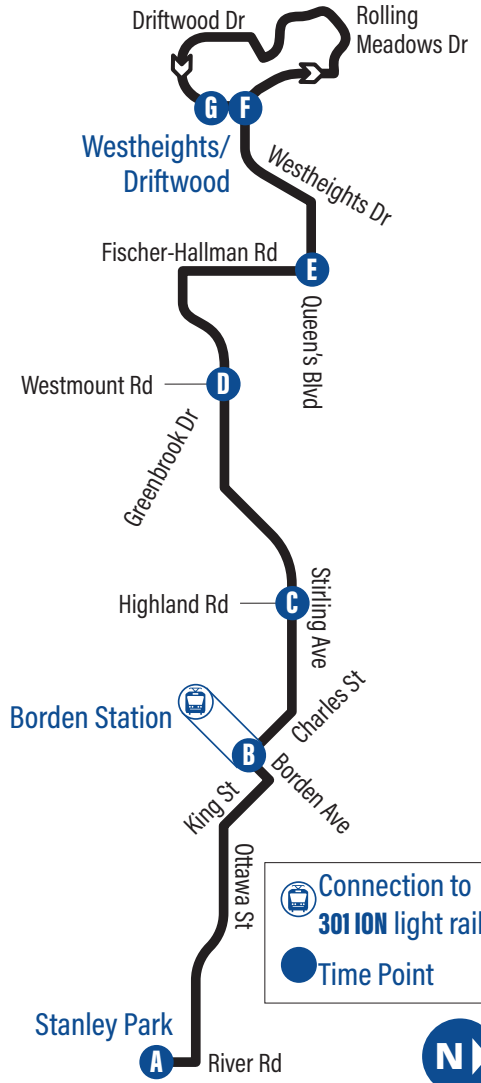

Westheights / Path To Brook Green	3501
Westheights / Autumn Hill	2822

F Westheights / Driftwood	3471

F Westheights / Driftwood	3471
Westheights / Broken Oak	3548
Westheights / Blackwell	3378
Rolling Meadows / Connelly	3364
Rolling Meadows / Newbury	3365
Rolling Meadows / Trailwood	3366
Rolling Meadows / Meadow Woods	3367
Driftwood / Highview	3368
Driftwood / Driftwood	3549
Driftwood / Yellow Birch	3550
Driftwood / Somerfield	3373
Driftwood / Royal Orchard	3551

G Westheights / Driftwood	3470
Westheights / McGarry	3154
Westheights / Autumn Hill	3500
Westheights / Path to Sandrock Greenway	3155
Queen's / Elm Ridge	3383
Queens / Highland Hills Mall	3343

E Fischer-Hallman / Queens	2981
Fischer-Hallman / Forest Heights C. I.	2982
Fischer-Hallman / McGarry	2983
Greenbrook / Ruskview	3094
Greenbrook / Birchcliff	3095
Greenbrook / Forest Hill Centre	3096

D Greenbrook / Westmount	3097
Greenbrook / Forest Hill	3098
Greenbrook / Lakeside	3099
Greenbrook / Stirling	3100
Stirling / Mausser	3102
Stirling / Lorne	3103

C Stirling / Highland	2309
Stirling / Mill	2914
Stirling / Courtland	2915
Stirling / Kaufman Park	2916
Charles / Kent	2917

B Detour	
Ottawa / King	2921
Ottawa / Weber	1939
Ottawa / Highway 7	2850
Ottawa / Nottingham	2851
Ottawa / Franklin	1953
Ottawa / Midland	2922
River / Stanley Park Mall	2923

A Stanley Park Mall	1668

Stirling

2

Effective: October 4, 2021

Connection to 301 ION light rail
Time Point

For the most current bus stop listing, visit www.grt.ca

easyGO

519-585-7555 www.grt.ca TTY: 519-575-4608
Text: 57555 & key in your bus stop number