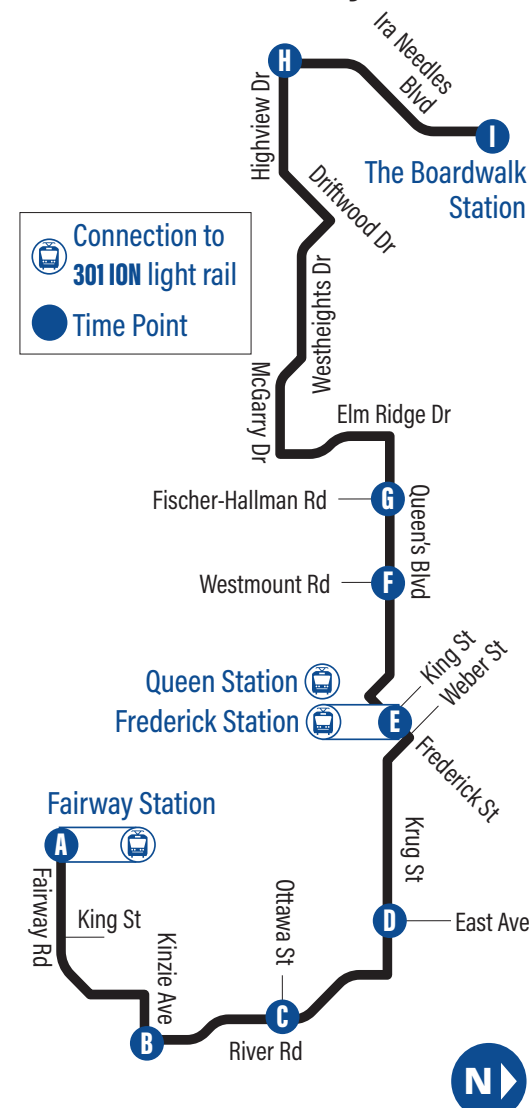

GRT
GRAND RIVER TRANSIT

1
Queen-River

Effective: January 3, 2022

easyGO

519-585-7555 www.grt.ca TTY: 519-575-4608
Text: 57555 & key in your bus stop number