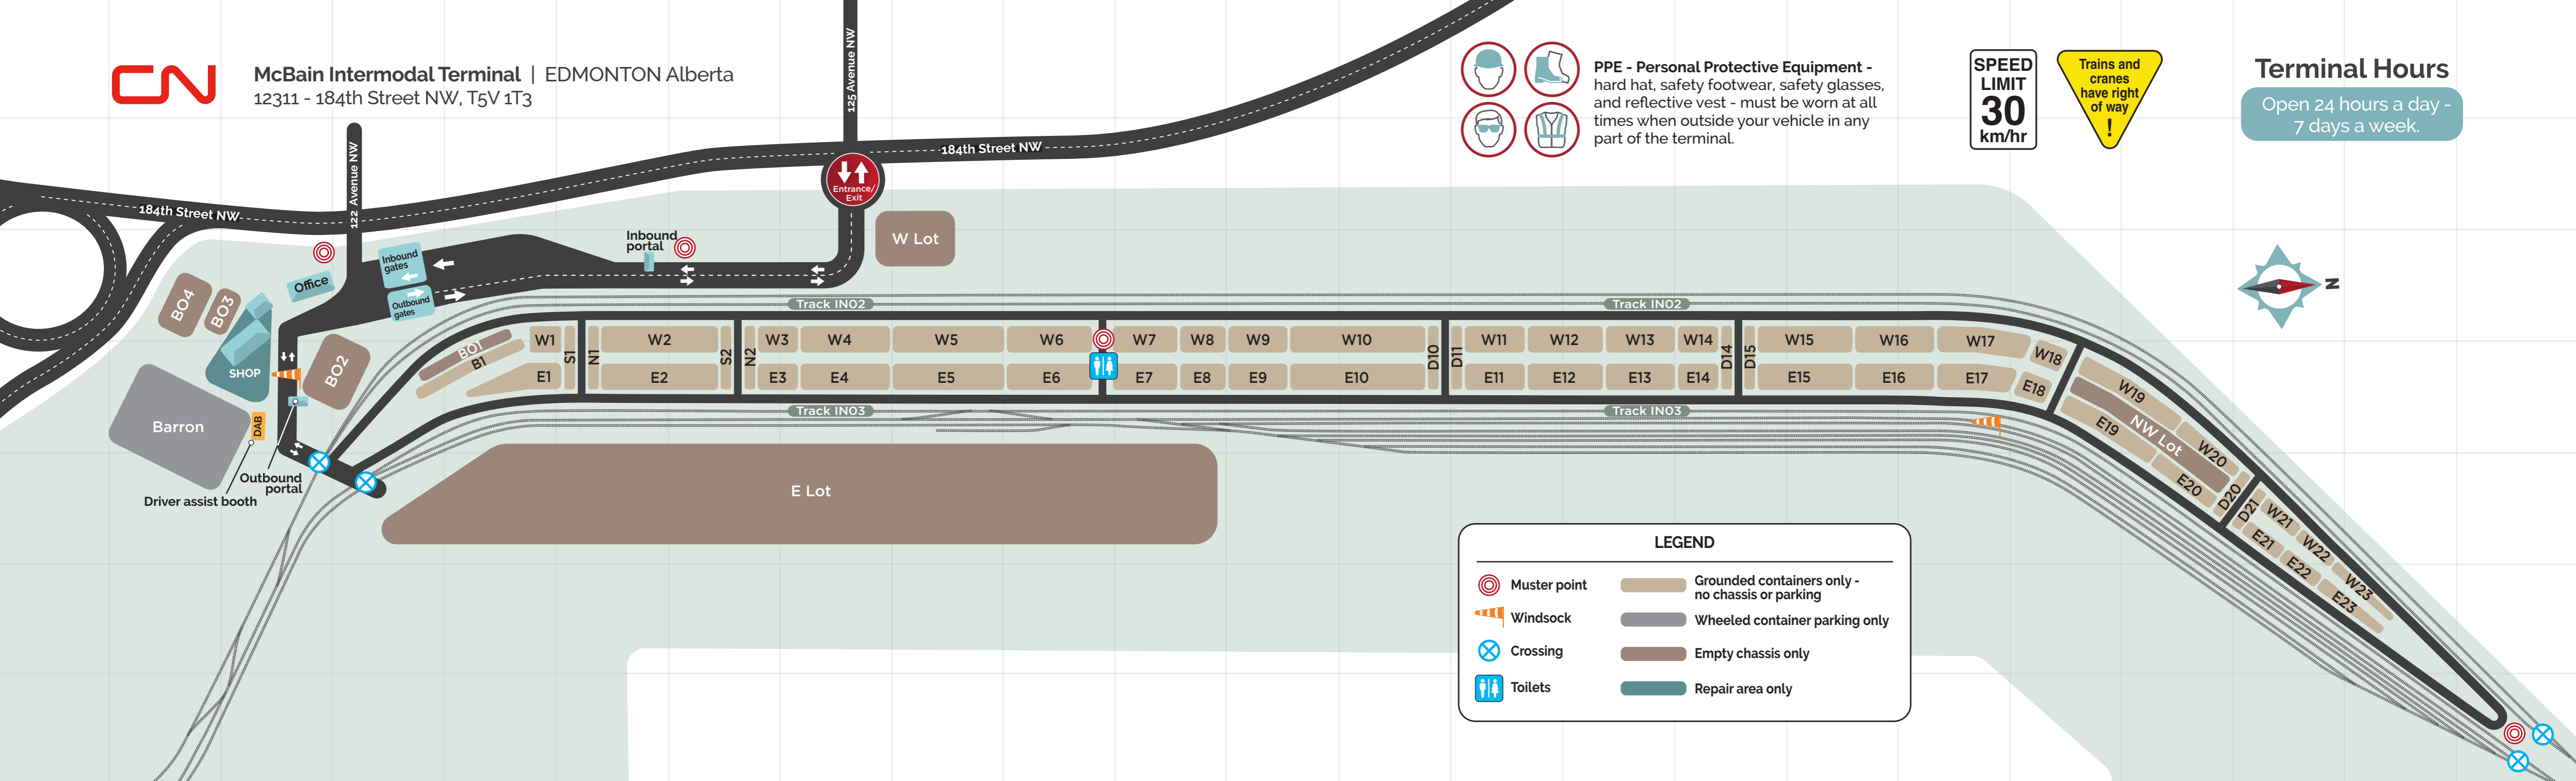

**McBain Intermodal Terminal | EDMONTON Alberta**  
12311 - 184th Street NW, T5V 1T3

**PPE - Personal Protective Equipment** - hard hat, safety footwear, safety glasses, and reflective vest - must be worn at all times when outside your vehicle in any part of the terminal.

### Terminal Hours

Open 24 hours a day - 7 days a week.

**LEGEND**

	Muster point		Grounded containers only - no chassis or parking
	Windsock		Wheeled container parking only
	Crossing		Empty chassis only
	Toilets		Repair area only