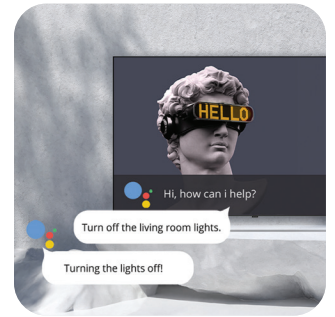

### A true Google TV™ experience.

Google TV is the latest version of Android TV OS, designed for a superb watching experience. It's especially great for streaming platform users, because it can group content from different platforms, and organize it by topics or genre. Additionally, the recommendation feature - based on your previous choices - makes finding the next favorite TV series or movie easier than before!

### Improved colors and contrast

UHD models from this series support HDR and HLG, while HD and FHD models have Dynamic Color Boost option. Additionally, the new Tesla TV has an "eye comfort" feature, which protects the users' eyes while watching TV. For a great contrast and an even better picture, we've added local contrast control - a feature that makes the difference between black and dark parts of the image clearer.

### Top-quality sound

D class audio amplifier, combined with excellent BOX speakers, provide this TV series with an amazing sound - regardless of the screen size you choose. This is especially true for UHD models, thanks to larger speakers and support for DTS Studio Sound.

### Built-in Chromecast

Google Chromecast is a feature that Tesla users know well: it allows them to control the TV using their phones, and play content on the big screen. The device streams the content directly from the Internet, not affecting the phone battery and other functions. You can also control your TV with a mobile phone using Google TV™ or Google Home app!