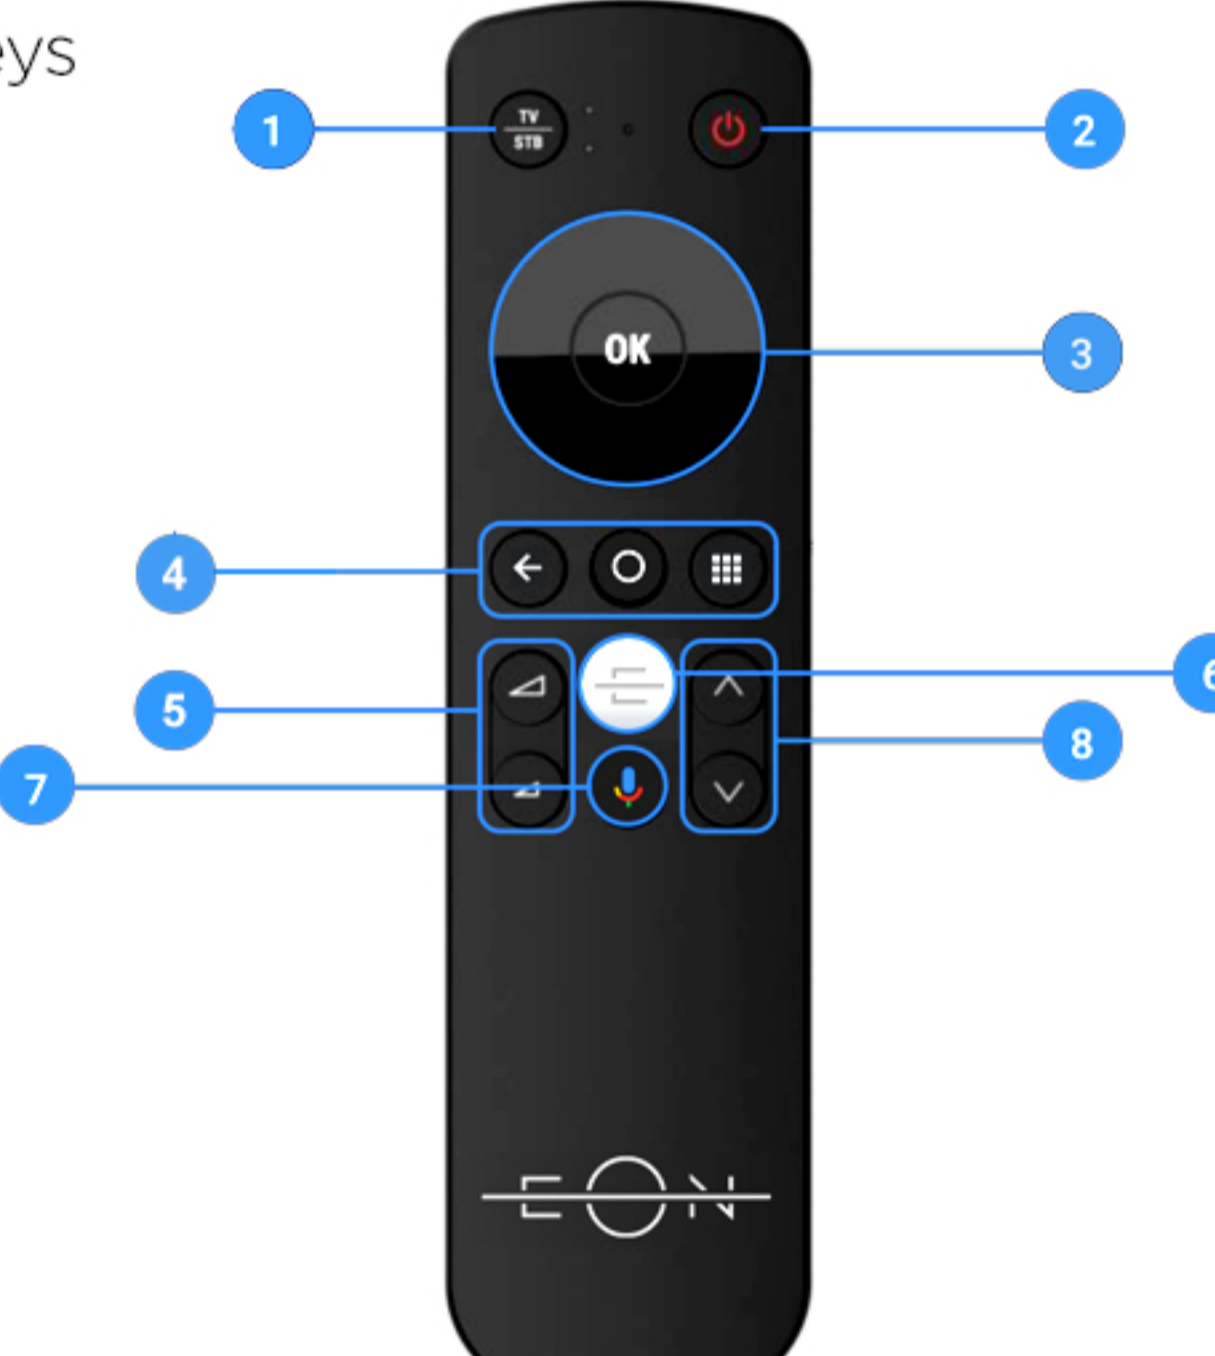

## Dimenzije

**Visina:** 30mm  
**Širina:** 135mm  
**Dubina:** 135mm  
**Težina:** 550g

**Visina:** 15mm  
**Širina:** 40mm  
**Dužina:** 230mm  
**Težina:** 350g

## EON remote

**Broj modela:** T4HU1725/41k Notus

**Baterije:** 2 AAA

**Bežične opcije:** BLE i IR prenos

RCU NOTUS - 41 Keys

1. TV/STB Switch
2. Power button
3. 0-9 Numerical Keys
4. EON Search
5. Source / Exit Switch
6. TV Channels / VoD / Radio - EON App
7. Directional Keys / OK - Select Key
8. Back Key / Google Home / User Profile
9. Volume Up / Down
10. EON - Start Key
11. Google Voice Assistant
12. Channel Up / Down
13. DVR/Player Controls - Rewind / Play & Pause / Forward / Teletext / Google Apps / Record
14. Colored Keys - Options...

RCU mini NOTUS - 16 Keys

1. TV/STB Switch
2. Power button
3. Directional Keys / OK - Select Key
4. Google Home / Google Apps / Back Key
5. Volume Up / Down
6. EON - Start Key
7. Google Voice Assistant
8. Channel Up / Down

## Portovi i interfejs

- USB for media center
- HDMI 2.0
- SPDIF
- RJ-45 Ethernet 10/100 Mbit/s
- Cable RF in DVB-C
- BT 4.2 with BLE
- Infra-red receiver
- Power switch