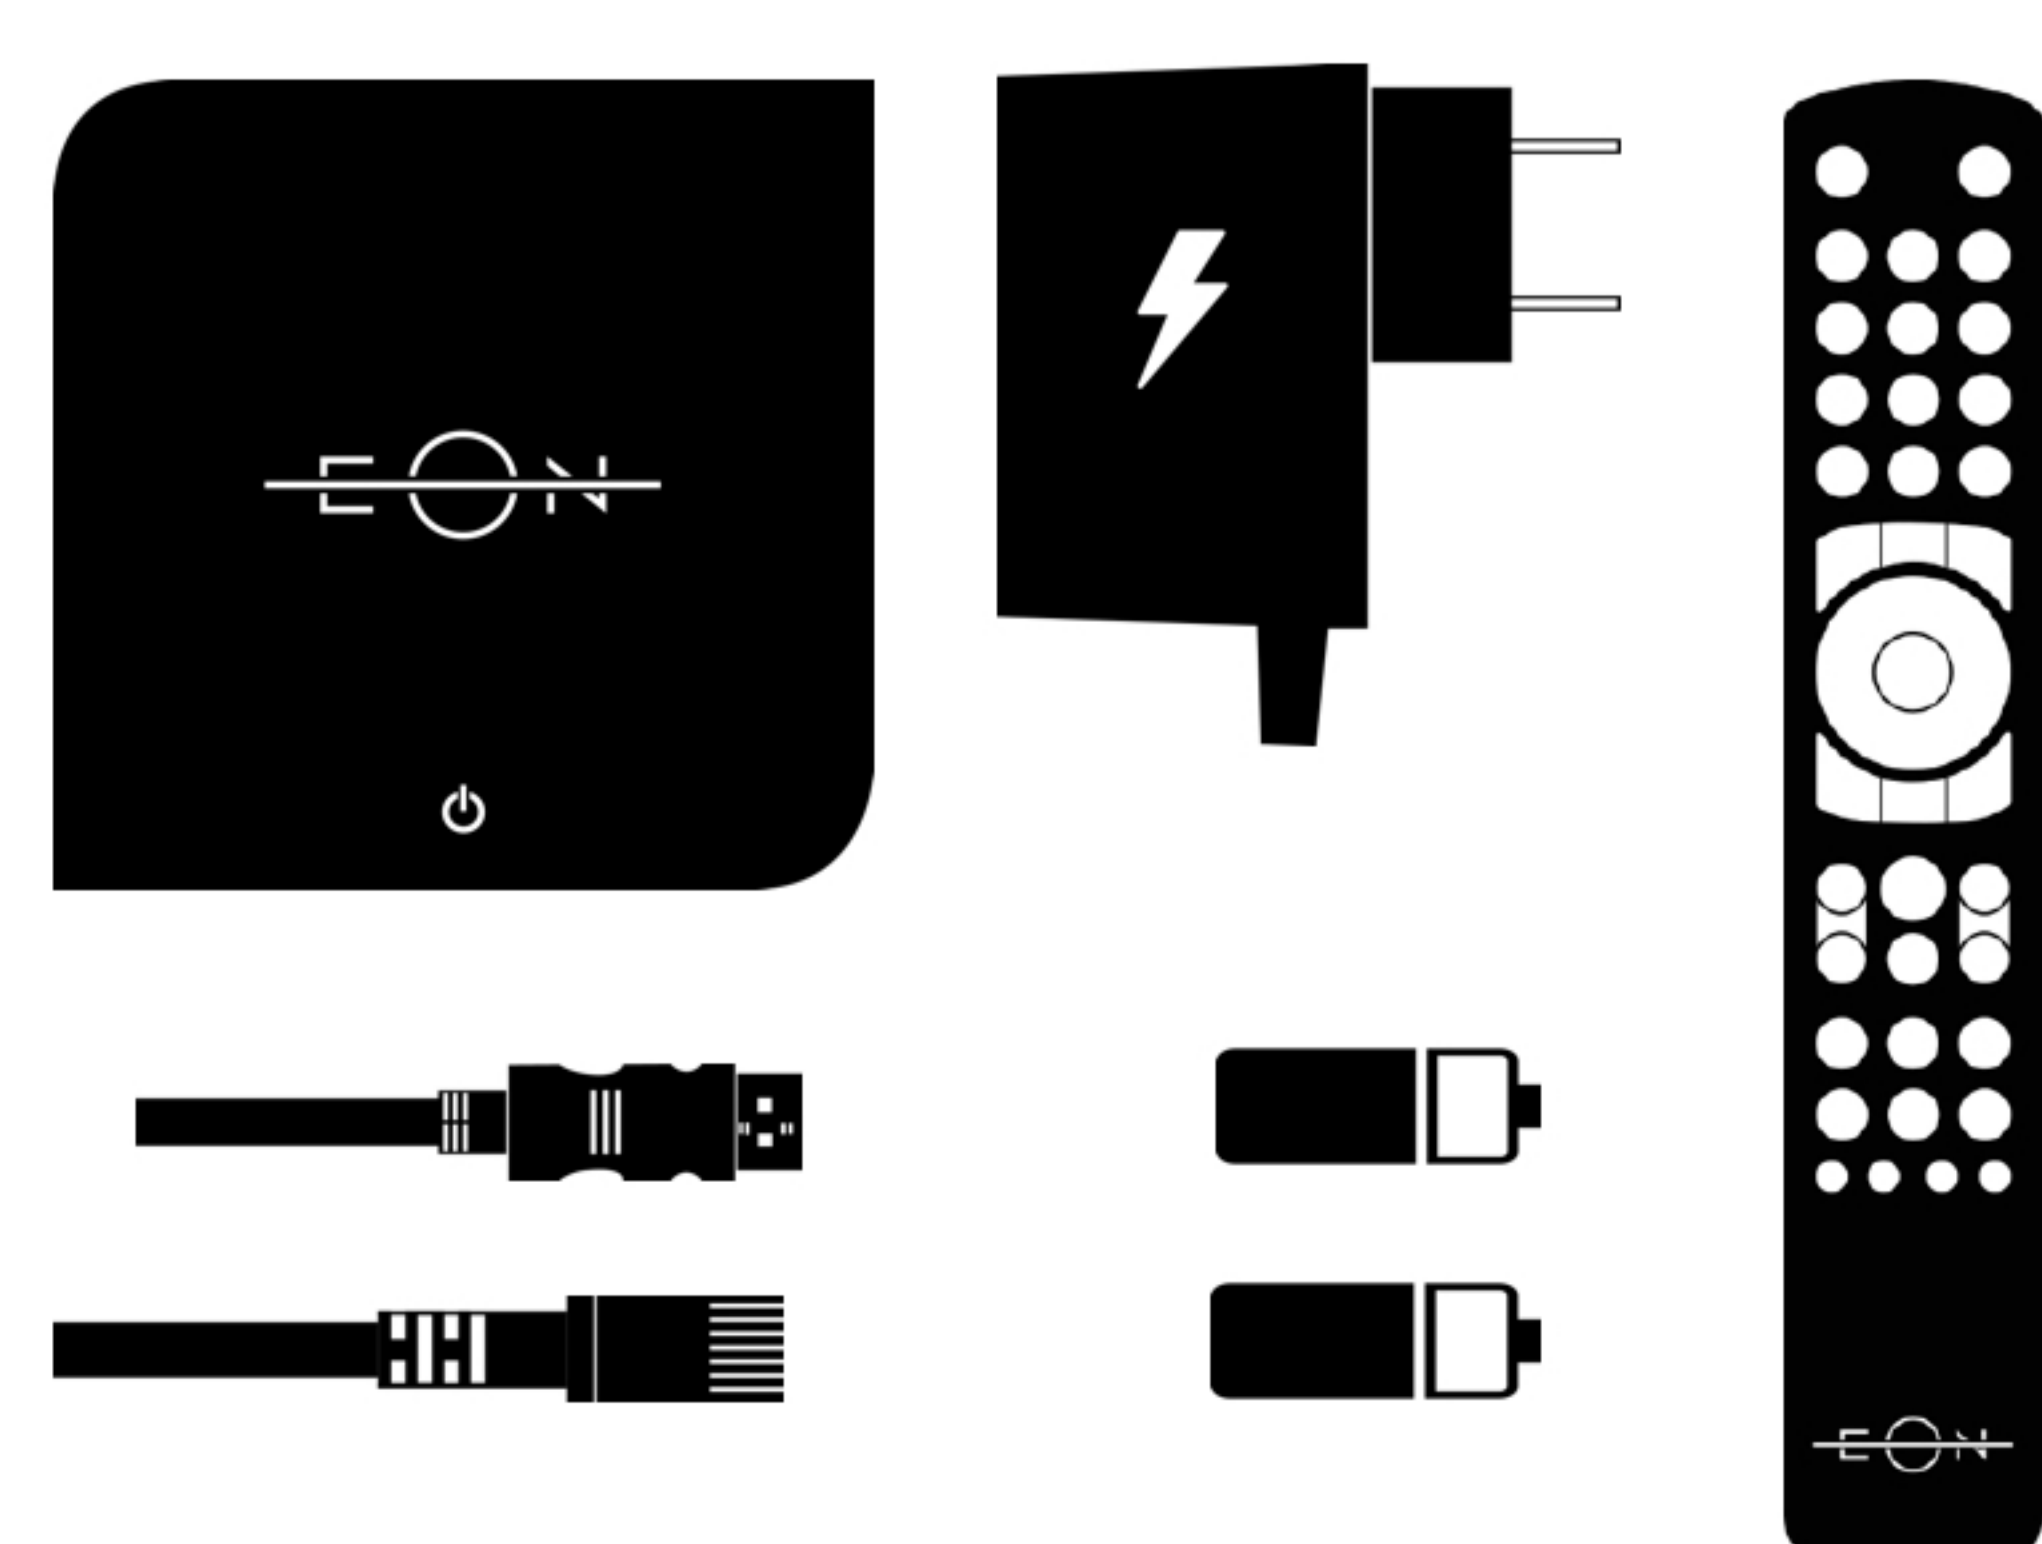

Šta je u kutiji

- EON BOX
- EON REMOTE
- Batteries
- Safety Guide
- Quick Installation Guide
- LAN Cable
- HDMI Cable