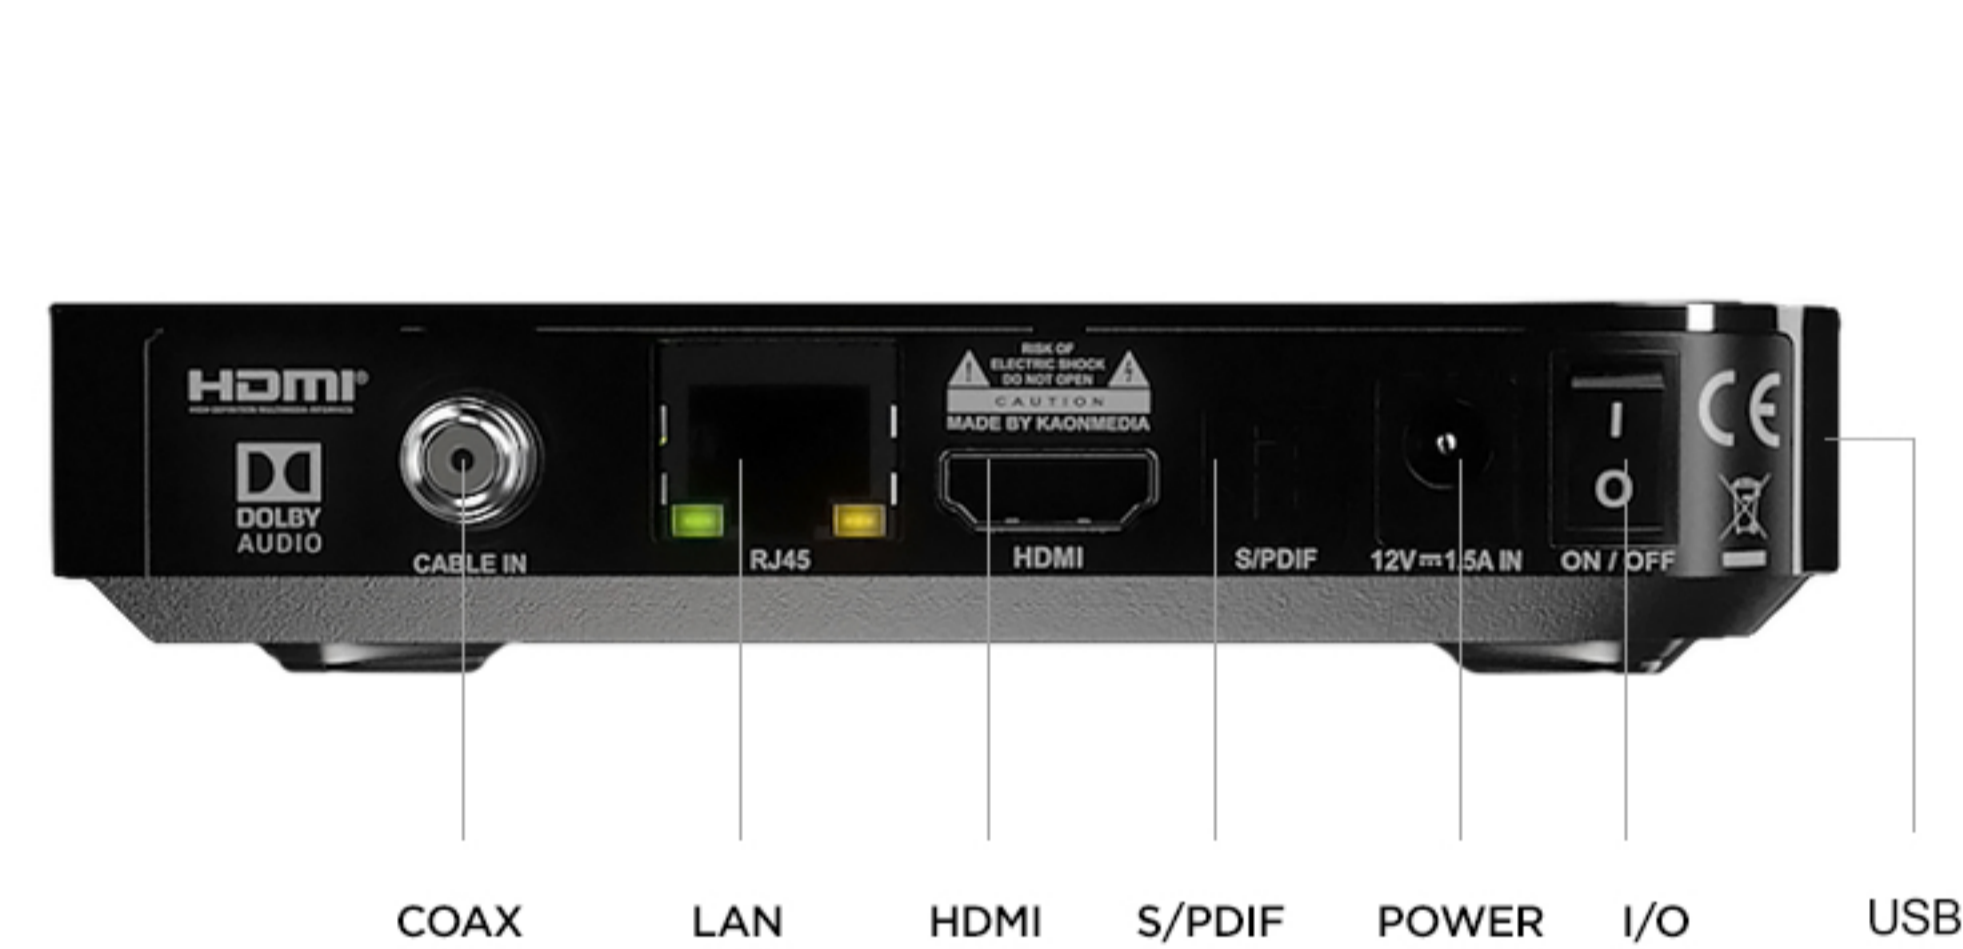

## Dimenzije

**Visina:** 30mm  
**Širina:** 135mm  
**Dubina:** 135mm  
**Težina:** 550g

**Visina:** 15mm  
**Širina:** 40mm  
**Dužina:** 230mm  
**Težina:** 350g

## EON remote

**Broj modela:** T4HU1725/41k Notus

**Baterije:** 2 AAA

**Bežične opcije:** BLE i IR prenos

RCU NOTUS - 41 Keys

1. TV/STB Switch
2. Power button
3. 0-9 Numerical Keys
4. EON Search
5. Source / Exit Switch
6. TV Channels / VoD / Radio - EON App
7. Directional Keys / OK - Select Key
8. Back Key / Google Home / User Profile
9. Volume Up / Down
10. EON - Start Key
11. Google Voice Assistant
12. Channel Up / Down
13. DVR/Player Controls - Rewind / Play & Pause / Forward / Teletext / Google Apps / Record
14. Colored Keys - Options...

RCU mini NOTUS - 16 Keys

1. TV/STB Switch
2. Power button
3. Directional Keys / OK - Select Key
4. Google Home / Google Apps / Back Key
5. Volume Up / Down
6. EON - Start Key
7. Google Voice Assistant
8. Channel Up / Down

## Portovi i interfejs

- USB for media center
- HDMI 2.0
- SPDIF
- RJ-45 Ethernet 10/100 Mbit/s
- Cable RF in DVB-C
- BT 4.2 with BLE
- Infra-red receiver
- Power switch