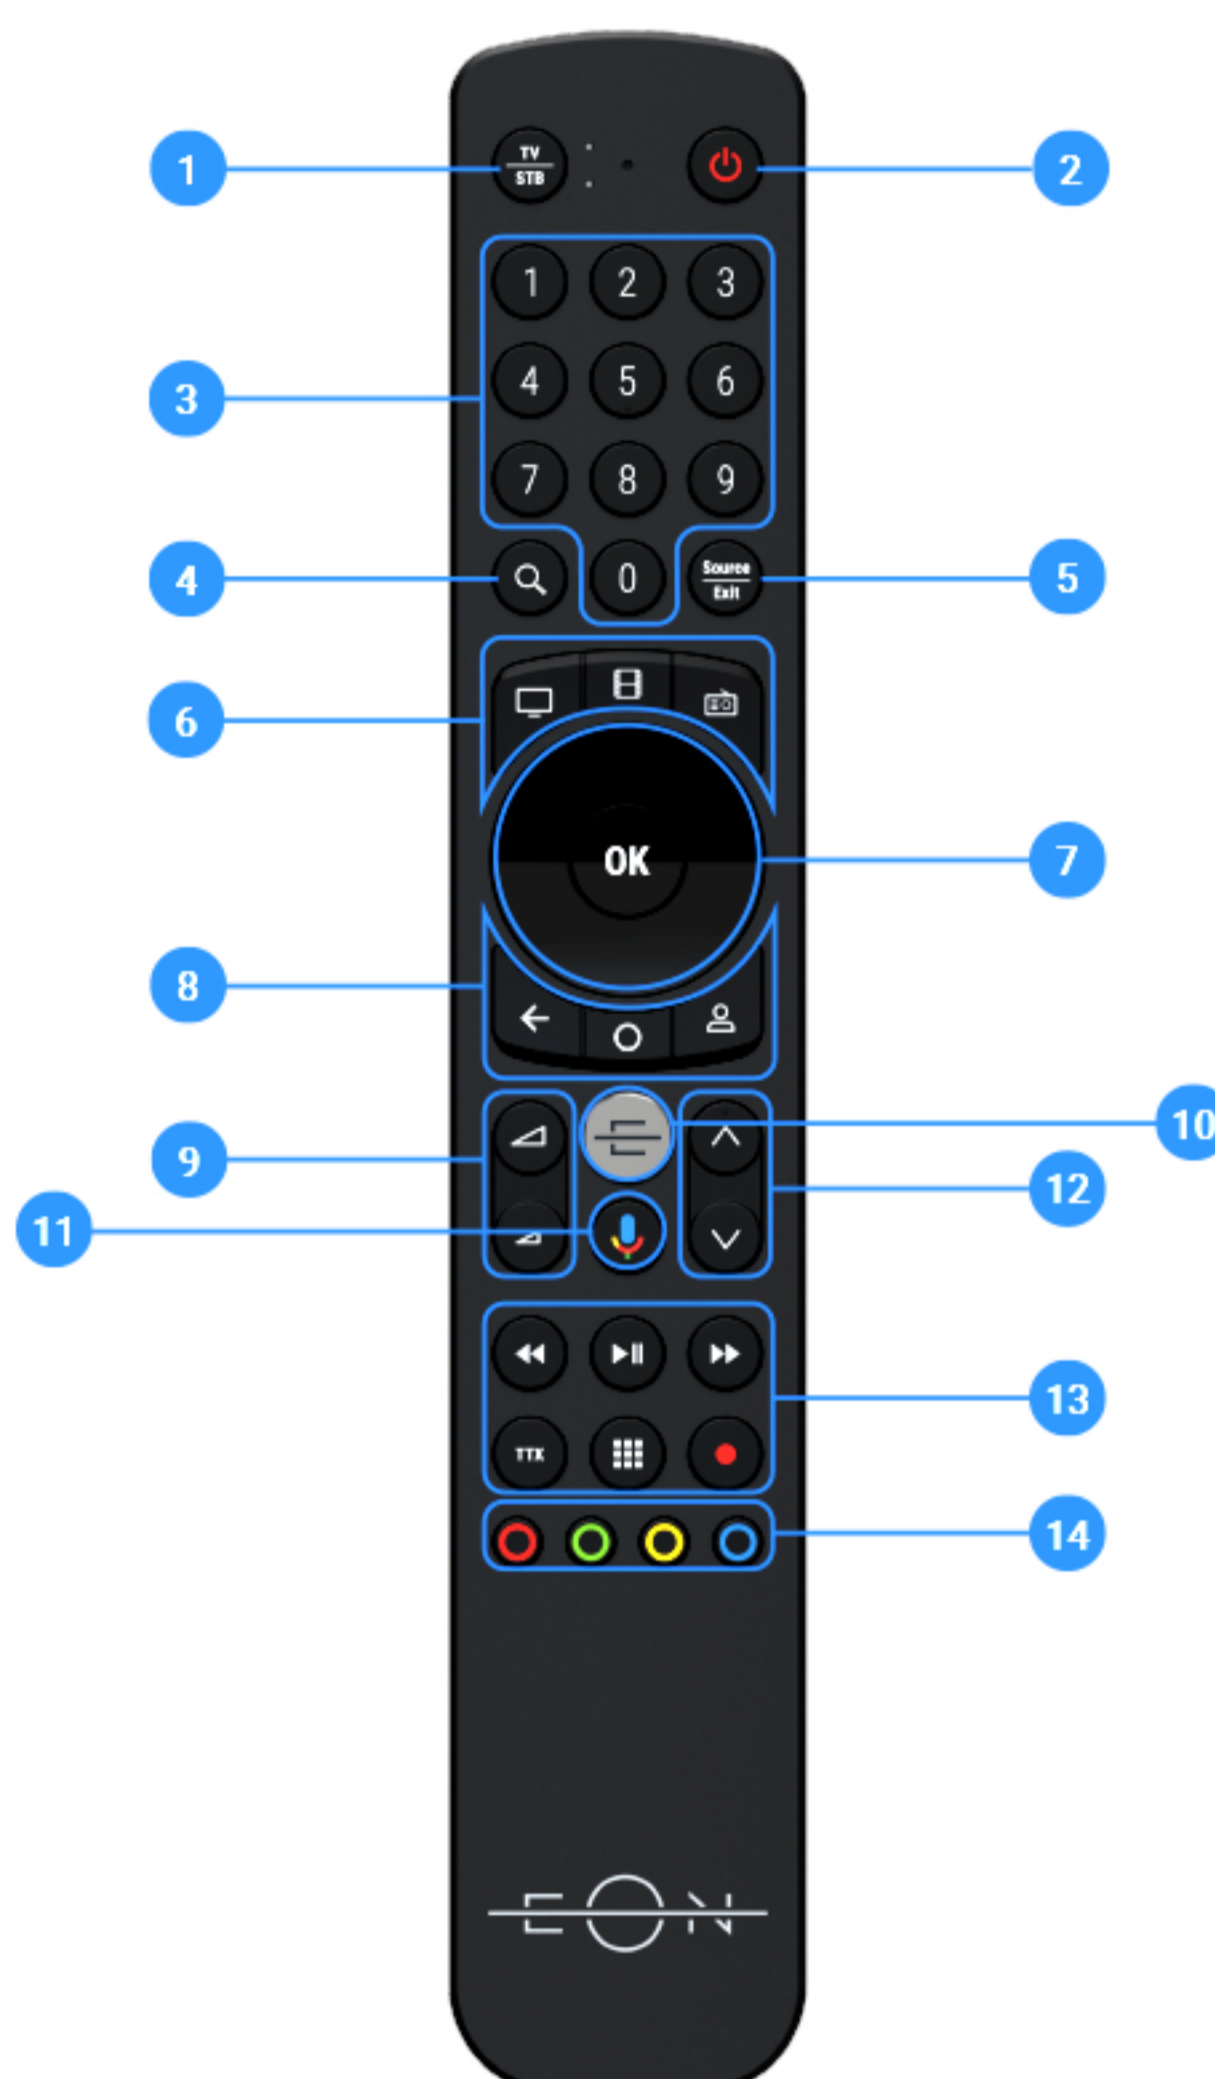

## Dimenzije

**Visina:** 30mm  
**Širina:** 135mm  
**Dubina:** 135mm  
**Težina:** 550g

**Visina:** 15mm  
**Širina:** 40mm  
**Dužina:** 230mm  
**Težina:** 350g

## EON remote

**Broj modela:** T4HU1725/41k Notus

**Baterije:** 2 AAA

**Bežične opcije:** BLE i IR prenos

RCU NOTUS - 41 Keys

1. TV/STB Switch
2. Power button
3. 0-9 Numerical Keys
4. EON Search
5. Source / Exit Switch
6. TV Channels / VoD / Radio - EON App
7. Directional Keys / OK - Select Key
8. Back Key / Google Home / User Profile
9. Volume Up / Down
10. EON - Start Key
11. Google Voice Assistant
12. Channel Up / Down
13. DVR/Player Controls - Rewind / Play & Pause / Forward / Teletext / Google Apps / Record
14. Colored Keys - Options...

RCU mini NOTUS - 16 Keys

1. TV/STB Switch
2. Power button
3. Directional Keys / OK - Select Key
4. Google Home / Google Apps / Back Key
5. Volume Up / Down
6. EON - Start Key
7. Google Voice Assistant
8. Channel Up / Down

## Portovi i interfejs

- USB for media center
- HDMI 2.0
- SPDIF
- RJ-45 Ethernet 10/100 Mbit/s
- Cable RF in DVB-C
- BT 4.2 with BLE
- Infra-red receiver
- Power switch