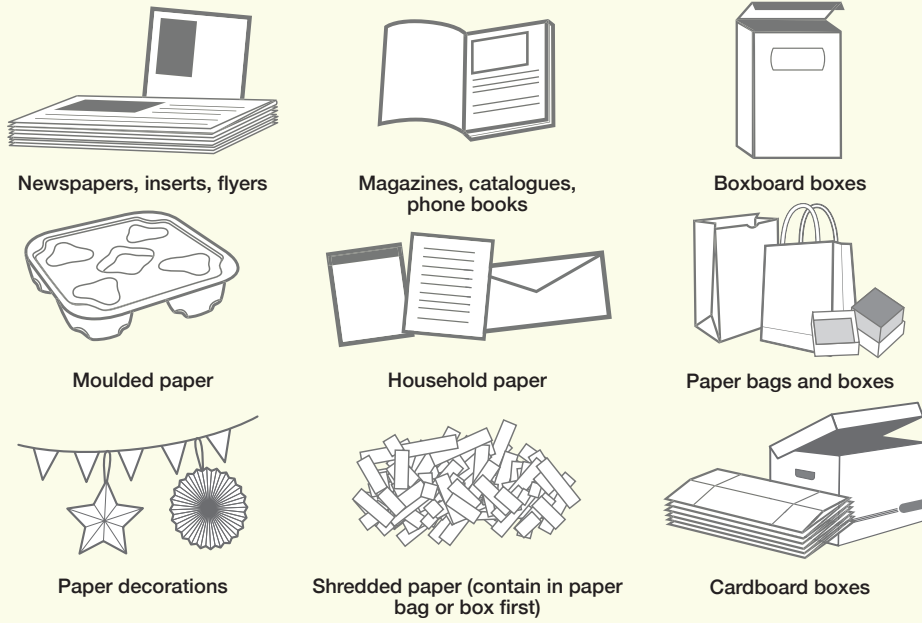

CONTAINERS

PUT INTO BLUE BOX

Empty and rinse containers

GLASS

PUT INTO GREY BOX

Empty and rinse glass bottles and jars

DROP-OFF ONLY

TAKE TO RECYCLING DEPOT

Not accepted in your blue boxes or grey box

- ✓ Greeting cards
- ✓ Paper gift wrap
- ✓ Paper gift bags
- ✓ Paper carry-out beverage trays
- ✓ Cores from paper towel and toilet tissue
- ✓ Compressed paper hangers
- ✓ Paper-only shipping envelopes