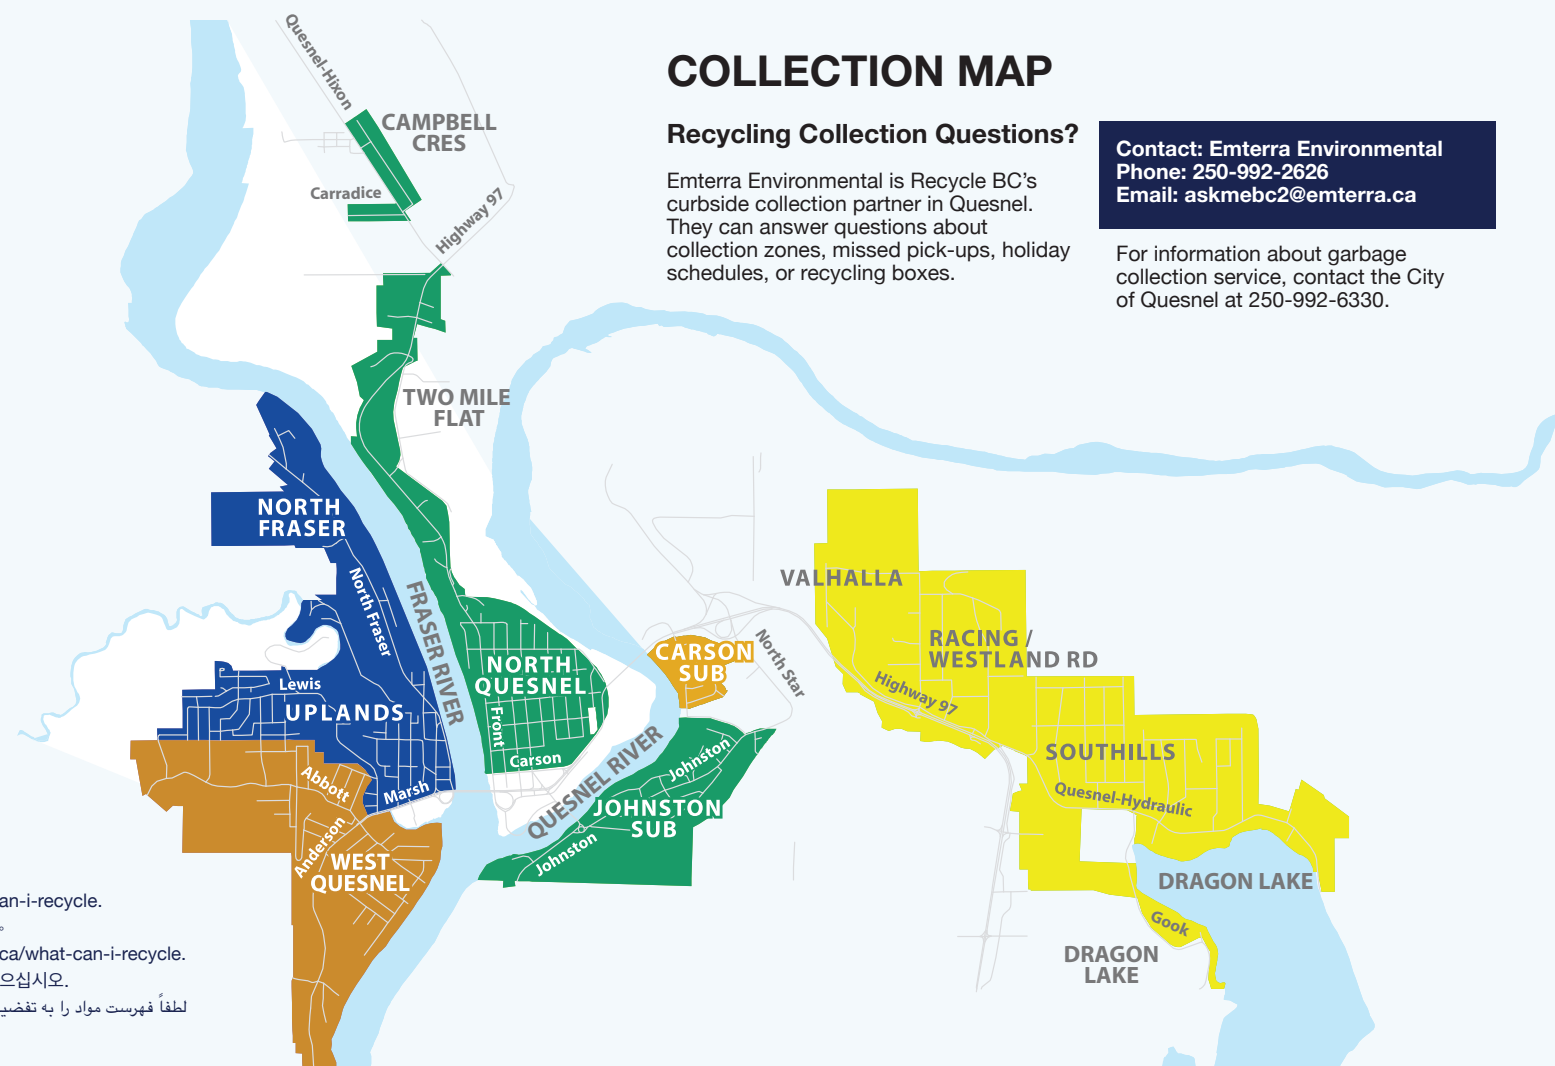

NEW MATERIALS
MORE ITEMS ACCEPTED FOR RECYCLING
UPDATED FLEXIBLE PLASTICS CATEGORY

RECYCLEBC™

Making a difference together.

2023-2024 RECYCLING SCHEDULE

Download the App

View your collection schedule, sign up for recycling reminders, see depot locations, and search materials with the Recycle BC app.

[RecycleBC.ca/App](https://recyclebc.ca/app)

Please find a detailed material list at [RecycleBC.ca/what-can-i-recycle](https://recyclebc.ca/what-can-i-recycle).
請瀏覽 [RecycleBC.ca/what-can-i-recycle](https://recyclebc.ca/what-can-i-recycle) 查詢物料清單中文版。
ਕਿਰਪਾ ਕਰਕੇ ਇਕ ਅਨੁਵਾਦਿਤ ਸਮੱਗਰੀ ਸੂਚੀ ਨੂੰ ਇਥੇ ਦੋਖੋ [RecycleBC.ca/what-can-i-recycle](https://recyclebc.ca/what-can-i-recycle).
번역된 자료 목록은 [RecycleBC.ca/what-can-i-recycle](https://recyclebc.ca/what-can-i-recycle) 에서 찾으십시오.
لطفاً فهرست مواد را به تفصیل در [RecycleBC.ca/what-can-i-recycle](https://recyclebc.ca/what-can-i-recycle) مشاهده کنید.

COLLECTION MAP

Recycling Collection Questions?

Emterra Environmental is Recycle BC's curbside collection partner in Quesnel. They can answer questions about collection zones, missed pick-ups, holiday schedules, or recycling boxes.

Contact: Emterra Environmental
Phone: 250-992-2626
Email: askmebc2@emterra.ca

For information about garbage collection service, contact the City of Quesnel at 250-992-6330.

? RECYCLING COLLECTION QUESTIONS?

Emterra Environmental is Recycle BC's curbside collection partner in Quesnel. They can answer questions about collection zones, missed pick-ups, holiday schedules, or recycling boxes.

Contact: Emterra Environmental
Phone: 250-992-2626
Email: askmebc2@emterra.ca

OOPS! Did you receive an Oops tag on collection day? Our collection partners may leave these behind if your material is unable to be collected. The tag will indicate the issue and has contact information for you to follow up with our collection partner directly.

NEARBY DEPOT

Quesnel Landfill
980 Carson Pit Road, Quesnel
250-991-2749

Baker Creek Transfer Station
4831 Nazko Rd, Quesnel
250-392-3351

ABOUT RECYCLE BC

Recycle BC is a not-for-profit organization responsible for residential packaging and paper recycling throughout BC, servicing over 1.8 million households. Recycle BC ensures your household materials are picked up, sorted, and responsibly managed and recycled. Our program is funded by over 1,200 businesses that include retailers, manufacturers and restaurants that supply packaging and paper to BC residents, shifting costs away from homeowners.

For more information visit:

[RecycleBC.ca](https://recyclebc.ca)
@RecycleBC