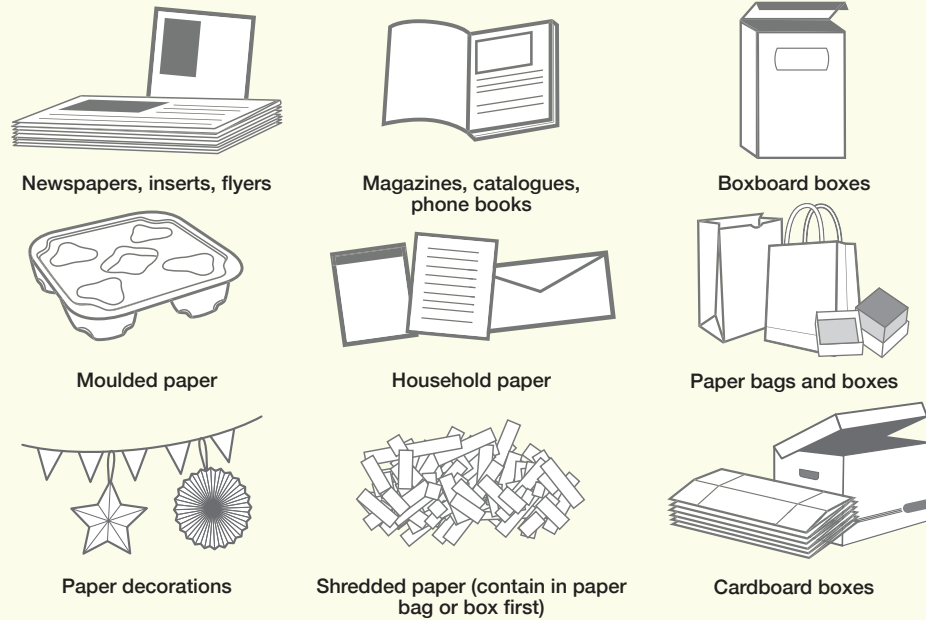

Clean and dry paper only
Cut excess cardboard to 76cm x 76cm
and stack beside bag

CONTAINERS

PUT INTO BLUE BOX

Empty and rinse containers

GLASS

PUT INTO GREY BOX

Empty and rinse glass bottles and jars

DROP-OFF ONLY

TAKE TO RECYCLING DEPOT

Not accepted in your yellow bag,
blue box, or grey box

- ✓ Greeting cards
- ✓ Paper gift wrap
- ✓ Paper gift bags
- ✓ Paper carry-out beverage trays
- ✓ Cores from paper towel and toilet tissue
- ✓ Compressed paper hangers
- ✓ Paper-only shipping envelopes