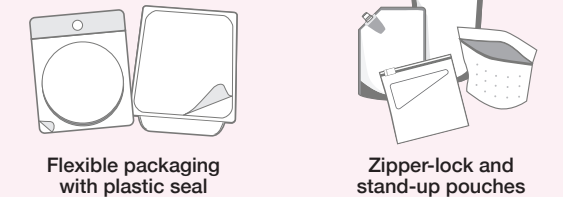

FLEXIBLE PLASTICS

- ✓ Bags for groceries, produce, newspapers
- ✓ Overwrap for diapers, feminine hygiene products, paper towels, soft drink flats