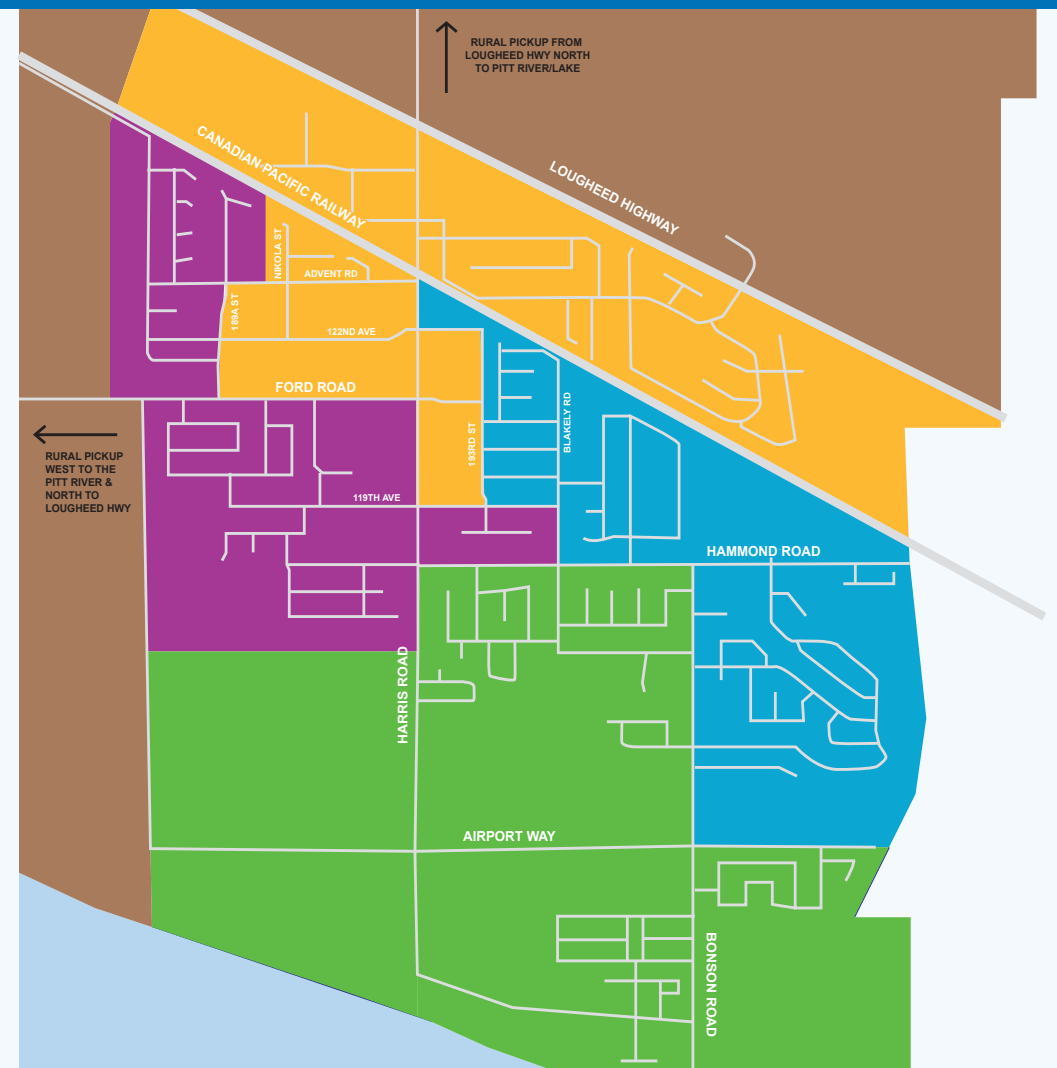

RECYCLING COLLECTION SCHEDULE

July 2023 - June 2024

Place paper, containers and glass recycling at curb by:

7:00 am

JULY 2023							AUGUST 2023							SEPTEMBER 2023							OCTOBER 2023						
SUN	MON	TUE	WED	THU	FRI	SAT	SUN	MON	TUE	WED	THU	FRI	SAT	SUN	MON	TUE	WED	THU	FRI	SAT	SUN	MON	TUE	WED	THU	FRI	SAT
						1			1	2	3	4	5						1	2	1	2	3	4	5	6	7
2	3	4	5	6	7	8	6	7	8	9	10	11	12	3	4	5	6	7	8	9	8	9	10	11	12	13	14
9	10	11	12	13	14	15	13	14	15	16	17	18	19	10	11	12	13	14	15	16	15	16	17	18	19	20	21
16	17	18	19	20	21	22	20	21	22	23	24	25	26	17	18	19	20	21	22	23	22	23	24	25	26	27	28
23	24	25	26	27	28	29	27	28	29	30	31			24	25	26	27	28	29	30	29	30	31				

NOVEMBER 2023							DECEMBER 2023							JANUARY 2024							FEBRUARY 2024							
SUN	MON	TUE	WED	THU	FRI	SAT	SUN	MON	TUE	WED	THU	FRI	SAT	SUN	MON	TUE	WED	THU	FRI	SAT	SUN	MON	TUE	WED	THU	FRI	SAT	
				1	2	3	4						1	2		1	2	3	4	5	6					1	2	3
5	6	7	8	9	10	11	3	4	5	6	7	8	9	7	8	9	10	11	12	13	4	5	6	7	8	9	10	
12	13	14	15	16	17	18	10	11	12	13	14	15	16	14	15	16	17	18	19	20	11	12	13	14	15	16	17	
19	20	21	22	23	24	25	17	18	19	20	21	22	23	21	22	23	24	25	26	27	18	19	20	21	22	23	24	
26	27	28	29	30			24	25	26	27	28	29	30	28	29	30	31				25	26	27	28	29			

MARCH 2024							APRIL 2024							MAY 2024							JUNE 2024							
SUN	MON	TUE	WED	THU	FRI	SAT	SUN	MON	TUE	WED	THU	FRI	SAT	SUN	MON	TUE	WED	THU	FRI	SAT	SUN	MON	TUE	WED	THU	FRI	SAT	
					1	2			1	2	3	4	5	6				1	2	3	4							1
3	4	5	6	7	8	9	7	8	9	10	11	12	13	5	6	7	8	9	10	11	2	3	4	5	6	7	8	
10	11	12	13	14	15	16	14	15	16	17	18	19	20	12	13	14	15	16	17	18	9	10	11	12	13	14	15	
17	18	19	20	21	22	23	21	22	23	24	25	26	27	19	20	21	22	23	24	25	16	17	18	19	20	21	22	
24	25	26	27	28	29	30	28	29	30					26	27	28	29	30	31		23	24	25	26	27	28	29	

ENSURE MORE MATERIALS ARE RECYCLED AND KEPT OUT OF LANDFILL BY REMEMBERING THESE PRO-TIPS: