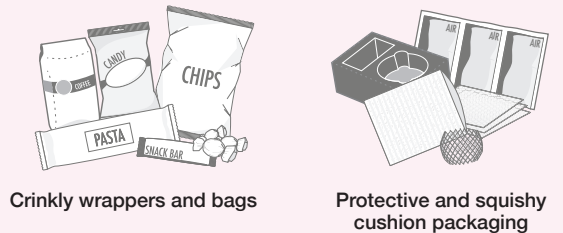

FLEXIBLE PLASTICS

- ✓ Bags for groceries, produce, newspapers
- ✓ Overwrap for diapers, feminine hygiene products, paper towels, soft drink flats

FOAM PACKAGING

Foam cushion packaging used to protect electronics, etc.

NOT ACCEPTED

- ✗ Cellophane wrap for floral arrangements, etc.
- ✗ Garbage bags
- ✗ Plastic squeeze tubes, plastic-lined paper
- ✗ Paper-lined plastic, plastic strapping
- ✗ 6-pack rings, biodegradable plastic, vinyl

- ✗ Blue or pink foam insulation, packing chips and peanuts
- ✗ Squishy or flexible foam, foam noodles

NOT ACCEPTED

- ✗ Non-paper gift wrap, foil wrap, cards or paper with glitter
- ✗ Rubber bands, ribbons, bows
- ✗ Padded envelopes

- ✗ Bags and boxes with foil liners
- ✗ Paper towels, napkins and tissues
- ✗ Foil or plastic lined paper bags

NOT ACCEPTED

- ✗ Foam packaging
- ✗ Chip bags, candy wrappers
- ✗ Stand-up pouches
- ✗ Packaging labeled biodegradable or compostable

- ✗ Wiring, metal cords, hardware
- ✗ Clothing, textiles and shoes
- ✗ Food and yard waste