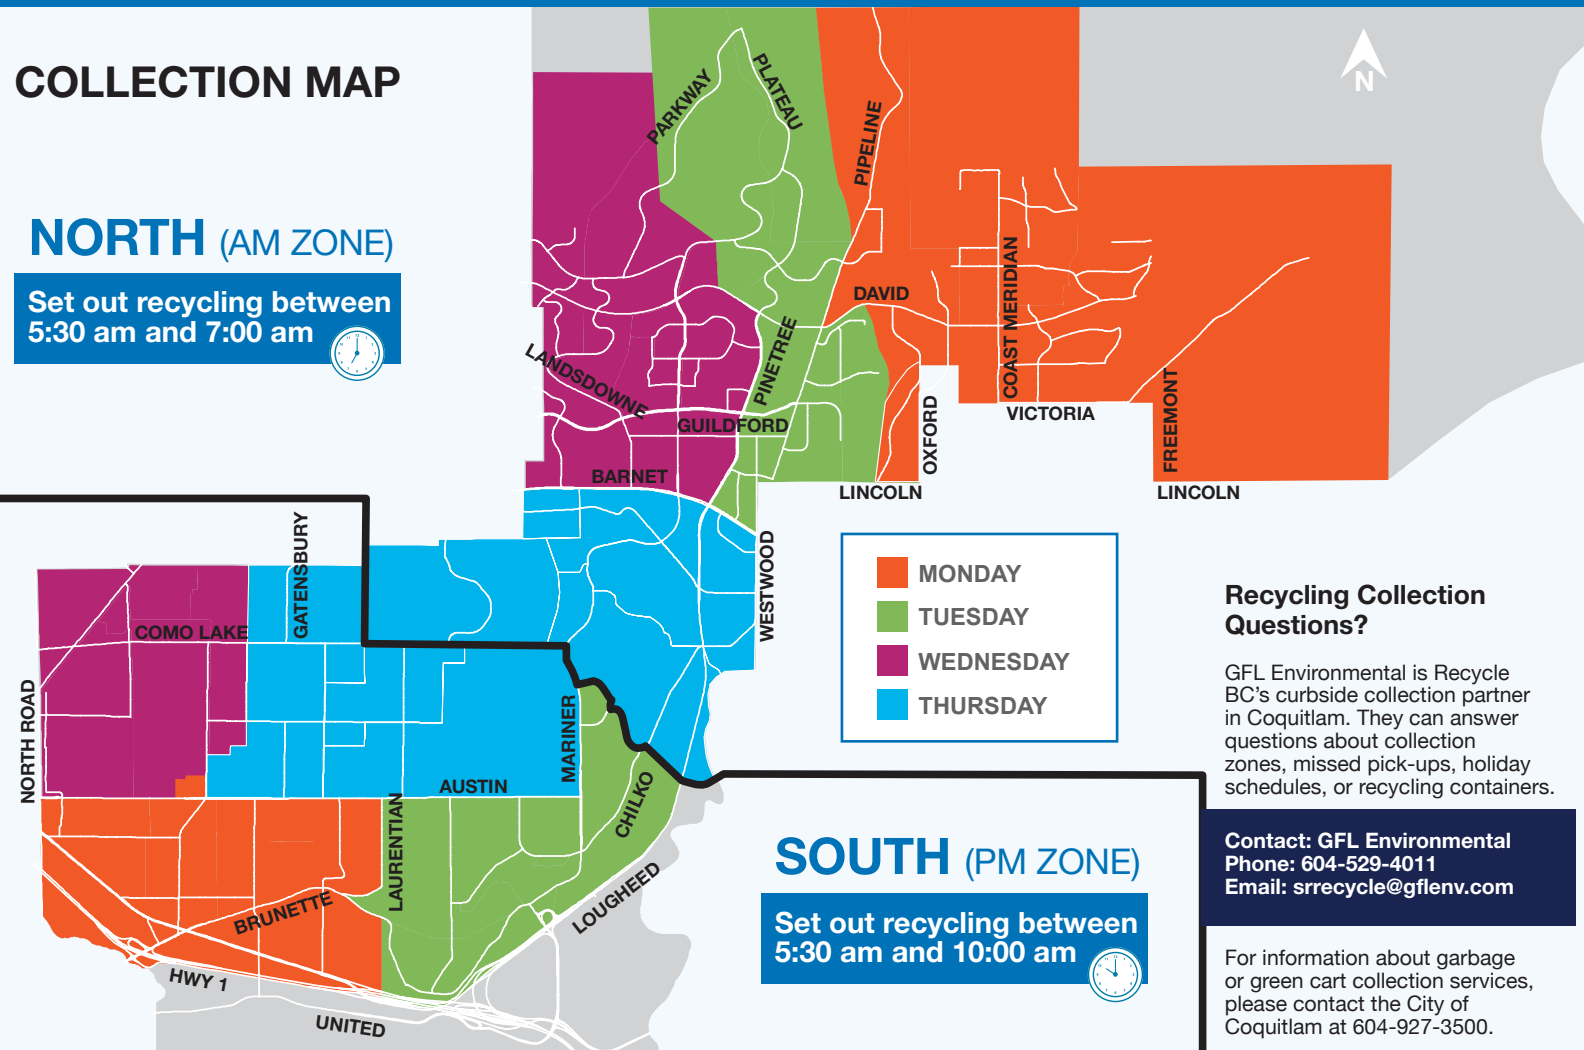

Download the App

View your collection schedule, sign up for recycling reminders, see depot locations, and search materials with the Recycle BC app.

RecycleBC.ca/App

Please find a detailed material list at RecycleBC.ca/what-can-i-recycle.
 請瀏覽 RecycleBC.ca/what-can-i-recycle
 查詢物料清單中文版。
 ਕਿਰਪਾ ਕਰਕੇ ਇਕ ਅਨੁਵਾਦਿਤ ਸਮੱਗਰੀ ਸੂਚੀ ਨੂੰ ਇਥੇ ਦੇਖੋ RecycleBC.ca/what-can-i-recycle.
 번역된 자료 목록은 RecycleBC.ca/what-can-i-recycle 에서 찾으십시오.
 لطفاً فهرست مواد را به تفصیل در RecycleBC.ca/what-can-i-recycle مشاهده کنید.

COLLECTION MAP

NORTH (AM ZONE)

Set out recycling between 5:30 am and 7:00 am

Recycling Collection Questions?

GFL Environmental is Recycle BC's curbside collection partner in Coquitlam. They can answer questions about collection zones, missed pick-ups, holiday schedules, or recycling containers.