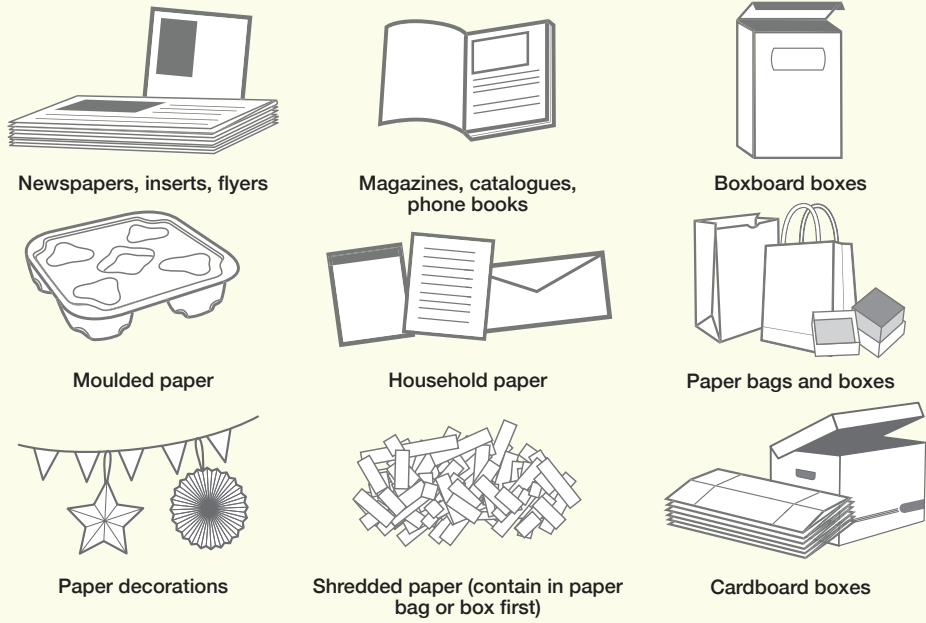

Empty and rinse containers

GLASS

PUT INTO GREY OR LIGHT BLUE BOX

Empty and rinse glass bottles and jars

DROP-OFF ONLY

TAKE TO RECYCLING DEPOT

Not accepted in your yellow bag,
blue box, or grey box

- ✓ Greeting cards
- ✓ Paper gift wrap
- ✓ Paper gift bags
- ✓ Paper carry-out beverage trays
- ✓ Cores from paper towel and toilet tissue
- ✓ Compressed paper hangers
- ✓ Paper-only shipping envelopes