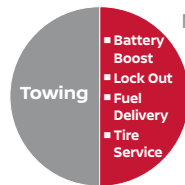

## 24-Hour Emergency Roadside Assistance<sup>2</sup>

- **"Sign and Drive" Service** up to \$100 per claim with no deductibles for the services shown to the right or for dispatch towing service

Nearly 50% of all Roadside Assistance calls are due to non-mechanical issues.