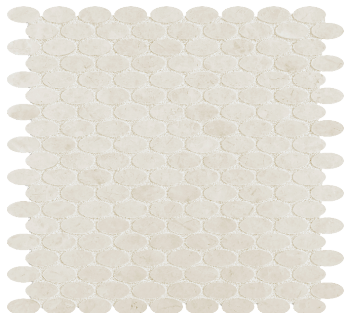

CS-Terra Nova Honed Ellipse Mesh