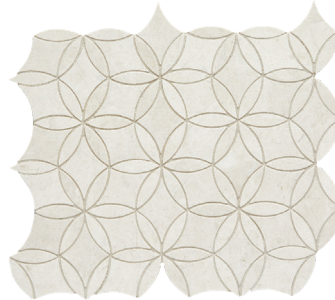

CS-Terra Nova Honed Chevron Mesh

The Completa Series (CS) is a collection of natural stone tile, trim and mesh mount designs offered in six color collections each with 12 or more mesh mount variations. Each mosaic variation is artistically crafted with exclusive materials strategically arranged to display the material in unique and breathtaking designs. Shown here is CS-Terra Nova which is a neutral toned, cream marble with subtle organic details throughout. Its clean yet rich organic details make it neutral enough to be used in a variety of installations. A mesh backing is adhered to the back of each decorative mesh mount product. Because this series is comprised of natural stone, there will be noticeable variations in color and movement between pieces. Therefore, it is important and recommended that a range of this product be viewed before finalizing a purchase. Piece to piece variation in shade or color are inherent in all natural stone products; therefore, when installing natural stone tile, it is recommended to mix tiles from several boxes at a time during installation to achieve the best range of color. As natural stone products, it is recommended that these be sealed to extend their longevity. When installing any of the options with white stone, you must use a white thinset. Using a grey thinset will leave trowel lines and could stain the stone.

CS-Terra Nova Honed Ellipse Mesh

CS-Terra Nova Honed Feather Mesh

CS-Terra Nova Honed Flower Mesh

CS-Terra Nova Honed Herringbone Mesh 1 x 4

Product selection varies at each location. Please contact your local Arizona Tile for product availability. Please view actual stone when making your selection, as the images on this page are only representative.