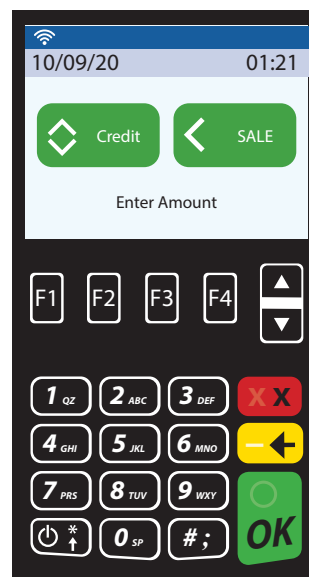

AURA: IDLE PROMPT SCREEN

Although the AURA interface looks different from the Legacy interface, please note that the transaction flow is exactly the same for both interfaces.

To change payment type press

To change transaction type press