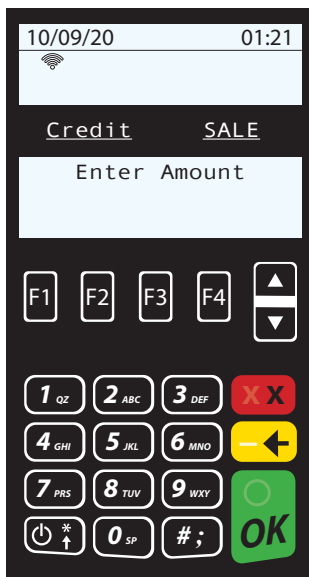

LEGACY: IDLE PROMPT SCREEN