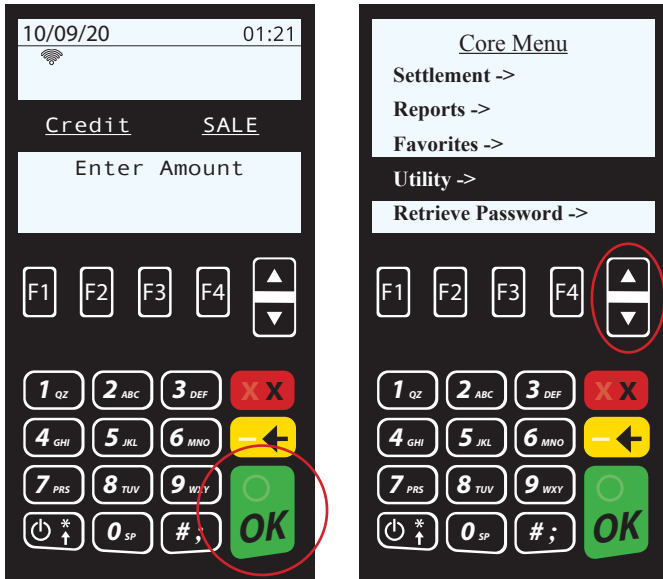

### LEGACY: IDLE PROMPT SCREEN

### AURA: IDLE PROMPT SCREEN

Although the AURA interface looks different from the Legacy interface, please note that the transaction flow is exactly the same for both interfaces.

To change payment type press

To change transaction type press

**LEGACY: ACCESSING THE CORE MENU**

Press the **green OK key** to access the CORE menu then use the **arrow keys** to scroll down the menu until you reach the selection you desire.

**AURA: ACCESSING THE CORE MENU**

Press the **F1 key** to access the SERVICES menu then use the **arrow keys** to scroll down the menu until you reach the CORE MENU. Press the **green OK key**.

**LEGACY: ACCESSING FAVORITES**