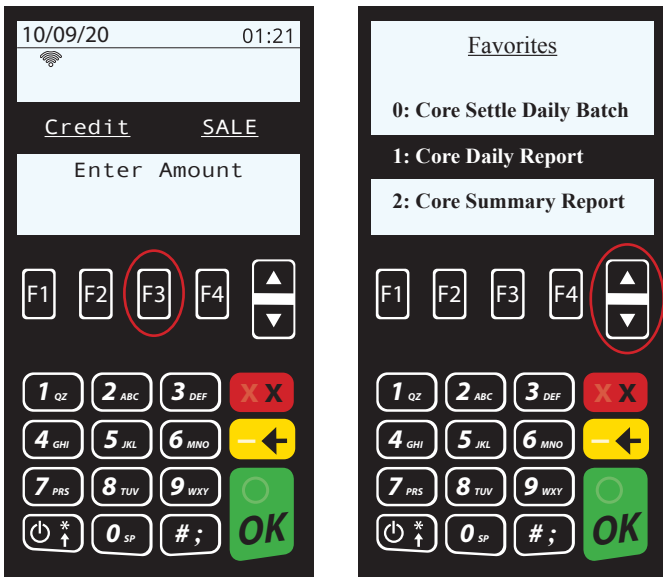

### AURA: IDLE PROMPT SCREEN

Although the AURA interface looks different from the Legacy interface, please note that the transaction flow is exactly the same for both interfaces.

To change payment type press

To change transaction type press

**LEGACY: ACCESSING THE CORE MENU**

Press the **green OK key** to access the CORE menu then use the **arrow keys** to scroll down the menu until you reach the selection you desire.

**AURA: ACCESSING THE CORE MENU**

Press the **F1 key** to access the SERVICES menu then use the **arrow keys** to scroll down the menu until you reach the CORE MENU. Press the **green OK key**.

**LEGACY: ACCESSING FAVORITES**

Press the **F3 key** to access the FAVORITES menu and then use the **arrow keys** to scroll down the menu to highlight your desired FAVORITE. Press the **green OK key**.

**AURA: ACCESSING FAVORITES**

Press the **F1 key** to access the SERVICES menu. Use the **arrow keys** to scroll down the menu until you reach FAVORITES. Press the **green OK key**.