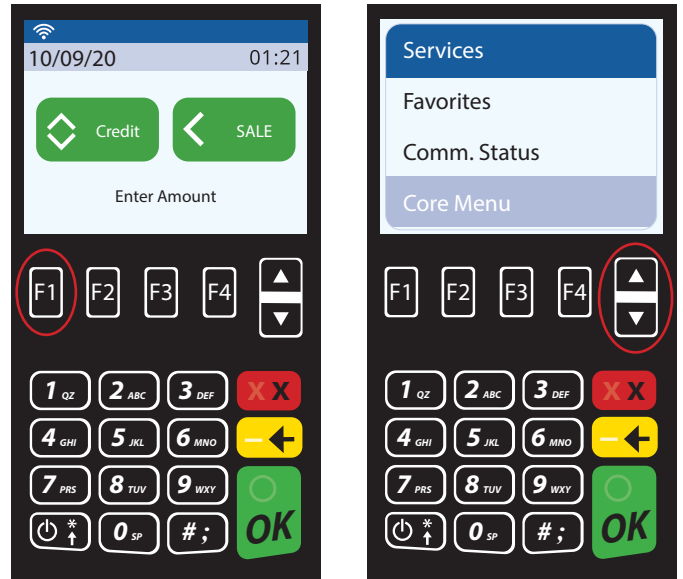

### AURA: IDLE PROMPT SCREEN

Although the AURA interface looks different from the Legacy interface, please note that the transaction flow is exactly the same for both interfaces.

To change payment type press

To change transaction type press

**LEGACY: ACCESSING THE CORE MENU**

Press the **green OK key** to access the CORE menu then use the **arrow keys** to scroll down the menu until you reach the selection you desire.

**AURA: ACCESSING THE CORE MENU**

Press the **F1 key** to access the SERVICES menu then use the **arrow keys** to scroll down the menu until you reach the CORE MENU. Press the **green OK key**.

**LEGACY: ACCESSING FAVORITES**

Press the **F3 key** to access the FAVORITES menu and then use the **arrow keys** to scroll down the menu to highlight your desired FAVORITE. Press the **green OK key**.

**AURA: ACCESSING FAVORITES**

Press the **F1 key** to access the SERVICES menu. Use the **arrow keys** to scroll down the menu until you reach FAVORITES. Press the **green OK key**.