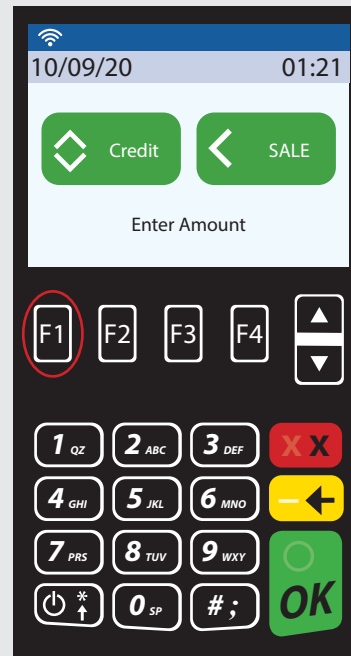

## Why using the AURA interface is easy!

The interface for the Z8 non-touch screen terminal has been updated with new software, designed to enhance and improve the user experience. We call it AURA.

Although the AURA interface looks different from the Legacy interface, the differences in support and functionality are minimal, with virtually no changes.

- smart device-type look with a sleeker, more modern layout
- menus, Favorites and Call Me are all accessible using the F1 key (*you now use one button instead of three!*)
- in STEAM, an AURA software model can be identified by having 'AURA' in the name eg. [V3AURACoreF w CrDb\\_20200915](#)