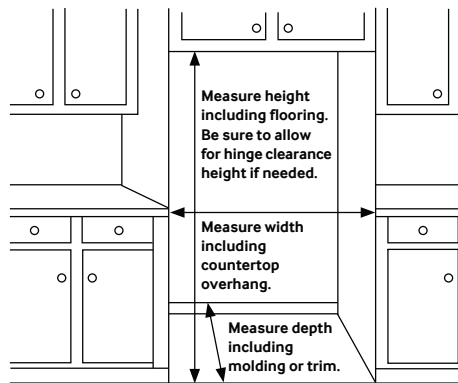

Installation Specifications

1. Measure the height, width and depth of the opening, making sure to include baseboards, molding tile, countertop overhang, etc. Check to be sure there is enough room to open the door (consider walls, islands or other obstacles when measuring).
2. Refer to illustration below to determine dimensions.
3. Allow 2.5" of clearance on hinge side of refrigerator when installing next to a wall where handle may make contact.
4. Allow 1" minimum clearance at rear for proper air circulation and water/electrical connections. Allow a 3/8" minimum clearance at sides and top for ease of installation.
5. Ensure each door and entryway in the home is wide enough for the refrigerator to be moved through easily.

For optimal usage and ability to open refrigerator doors completely, do not install next to a wall.

Please note: The following dimension and cutout information is for planning purposes only. For complete installation details, consult manual packed with product or download manual online at samsung.com.

Dimensions (WxHxD without hinges and door): 35⁷/₈" x 68⁵/₈" x 24"

Weight: 263 lbs

Shipping Dimensions & Weight (WxHxD)

Dimensions: 37³/₄" x 75³/₈" x 30¹/₈"

Weight: 271 lbs

Color

Model #

UPC Code