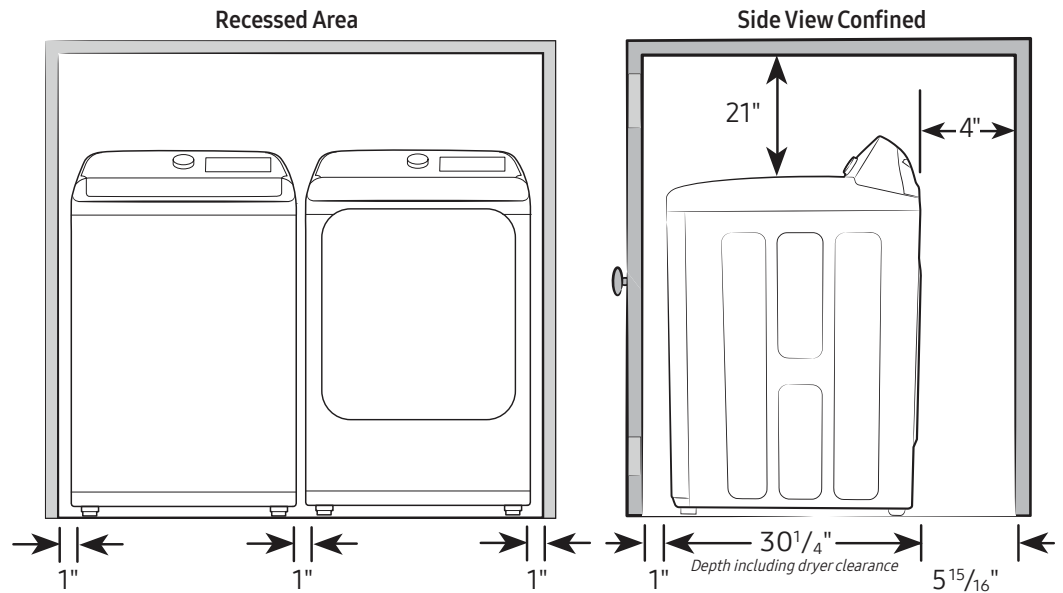

Alcove or closet installation

Minimum clearance for closet and alcove installations: