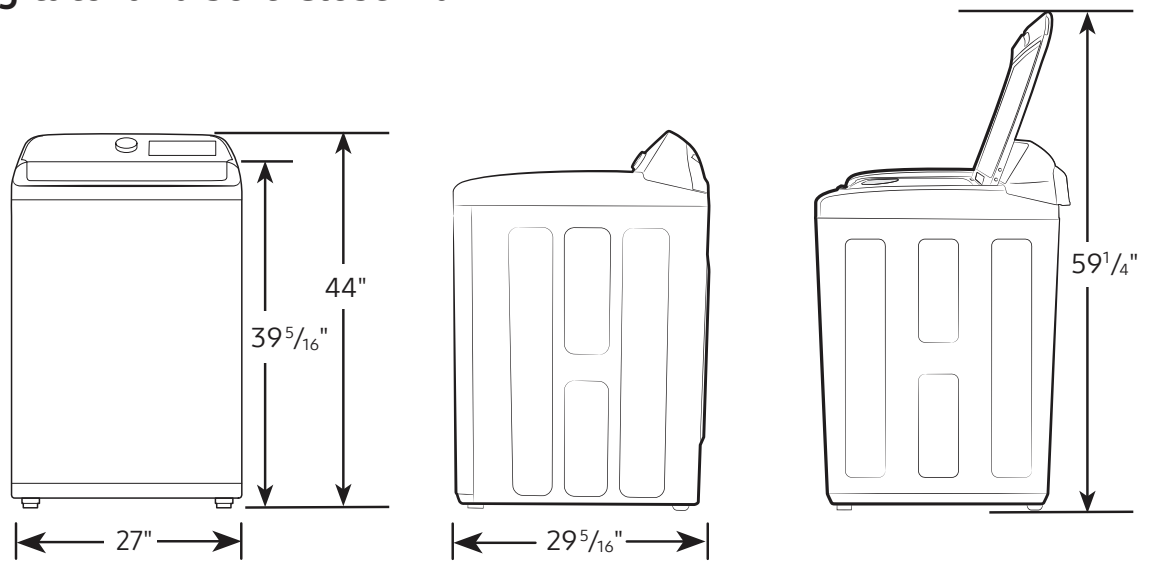

Shipping Dimensions & Weight (WxHxD)

Dimensions: 29⁹/₁₆" x 46⁹/₁₆" x 31"
Weight: 138.9 lbs

Washer	Model #	UPC Code
White	WA40A3005AW	887276475806
Matching Electric Dryer		
White	DVE41A3000W	887276502007
Matching Gas Dryer		
White	DVG41A3000W	887276502014

WA40A3005AW

SAMSUNG

Samsung 4.0 cu. ft. Capacity Top Load Washer with ActiveWave™ Agitator and Soft-Close Lid

Dimensions

Required dimensions for installation:

Installation Specifications – Side-by-Side or Stand-alone