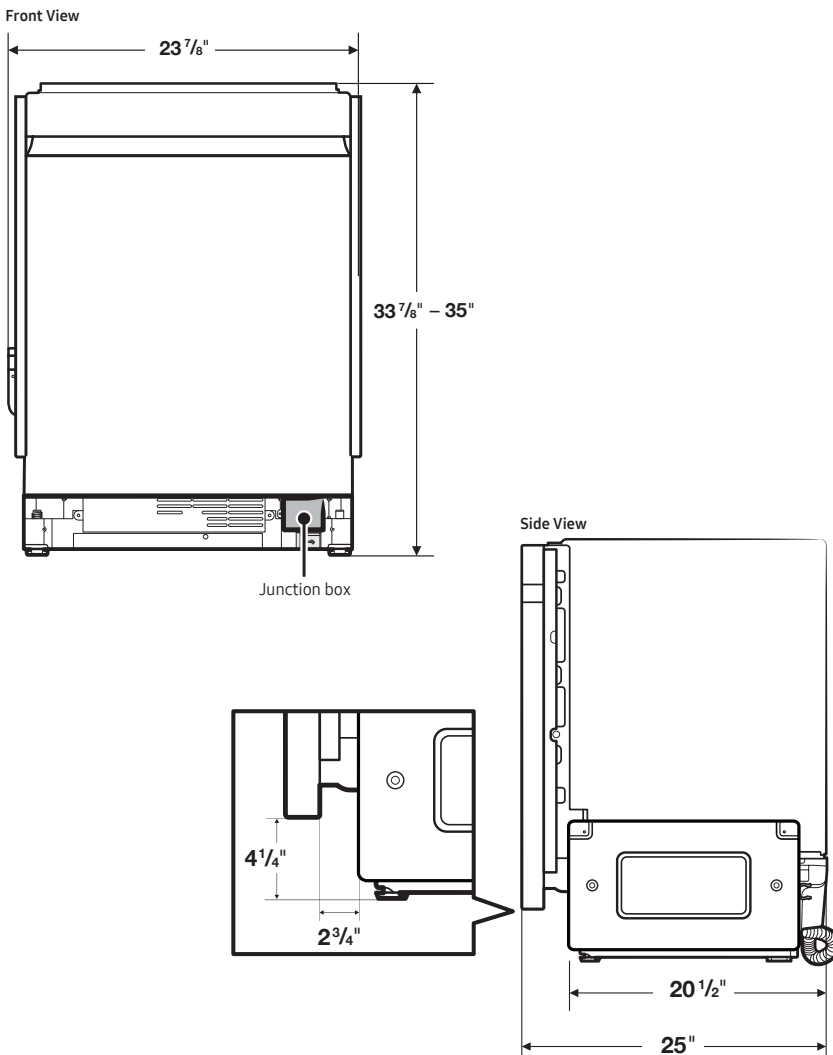

Dimensions

Features

- 7 Wash Cycles: Auto, Normal, Heavy, Delicate, Express 60, Pre Blast, Download Cycle
- 7 Options: Half load (Lower Rack), StormWash+™ Hi-Temp Wash, Sanitize (NSF Certified), Delay Start, Control Lock, Smart Control (Wi-Fi)
- Stainless Steel Interior Tub

Warranty

One (1) Year Parts and Labor

Five (5) Years, Printed Circuit Board, Racking and Stainless Door Liner & Tub for leakage (Parts Only)

Product Dimensions & Weight (WxHxD)

Dimensions (height is adjustable):

23 7/8" x 33 7/8" - 35" x 25"

Weight: 89.3 lbs

Shipping Dimensions & Weight (WxHxD)

Dimensions:

26" x 34 3/4" x 29 3/4"

Weight: 95.9 lbs

Standard Finishes

Model