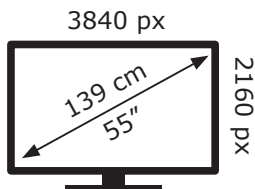

# ENERGY

**Beko**

B55 Q 987 A DP8T00

**75** kWh/1000h

ABCDEF**G**

**119** kWh/1000h

2019/2013