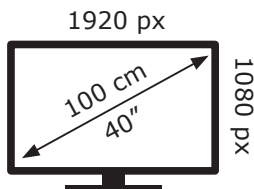

ENERGY

Beko

B40 D 695 B BK3T00

36 kWh/1000h

ABCDEF**G**

38 kWh/1000h

2019/2013