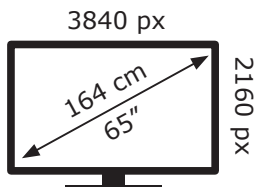

ENERGY

GRUNDIG

TOKYO 65 GHU 7905 C AN8T00

85 kWh/1000h

ABCDEF**G**

98 kWh/1000h

2019/2013