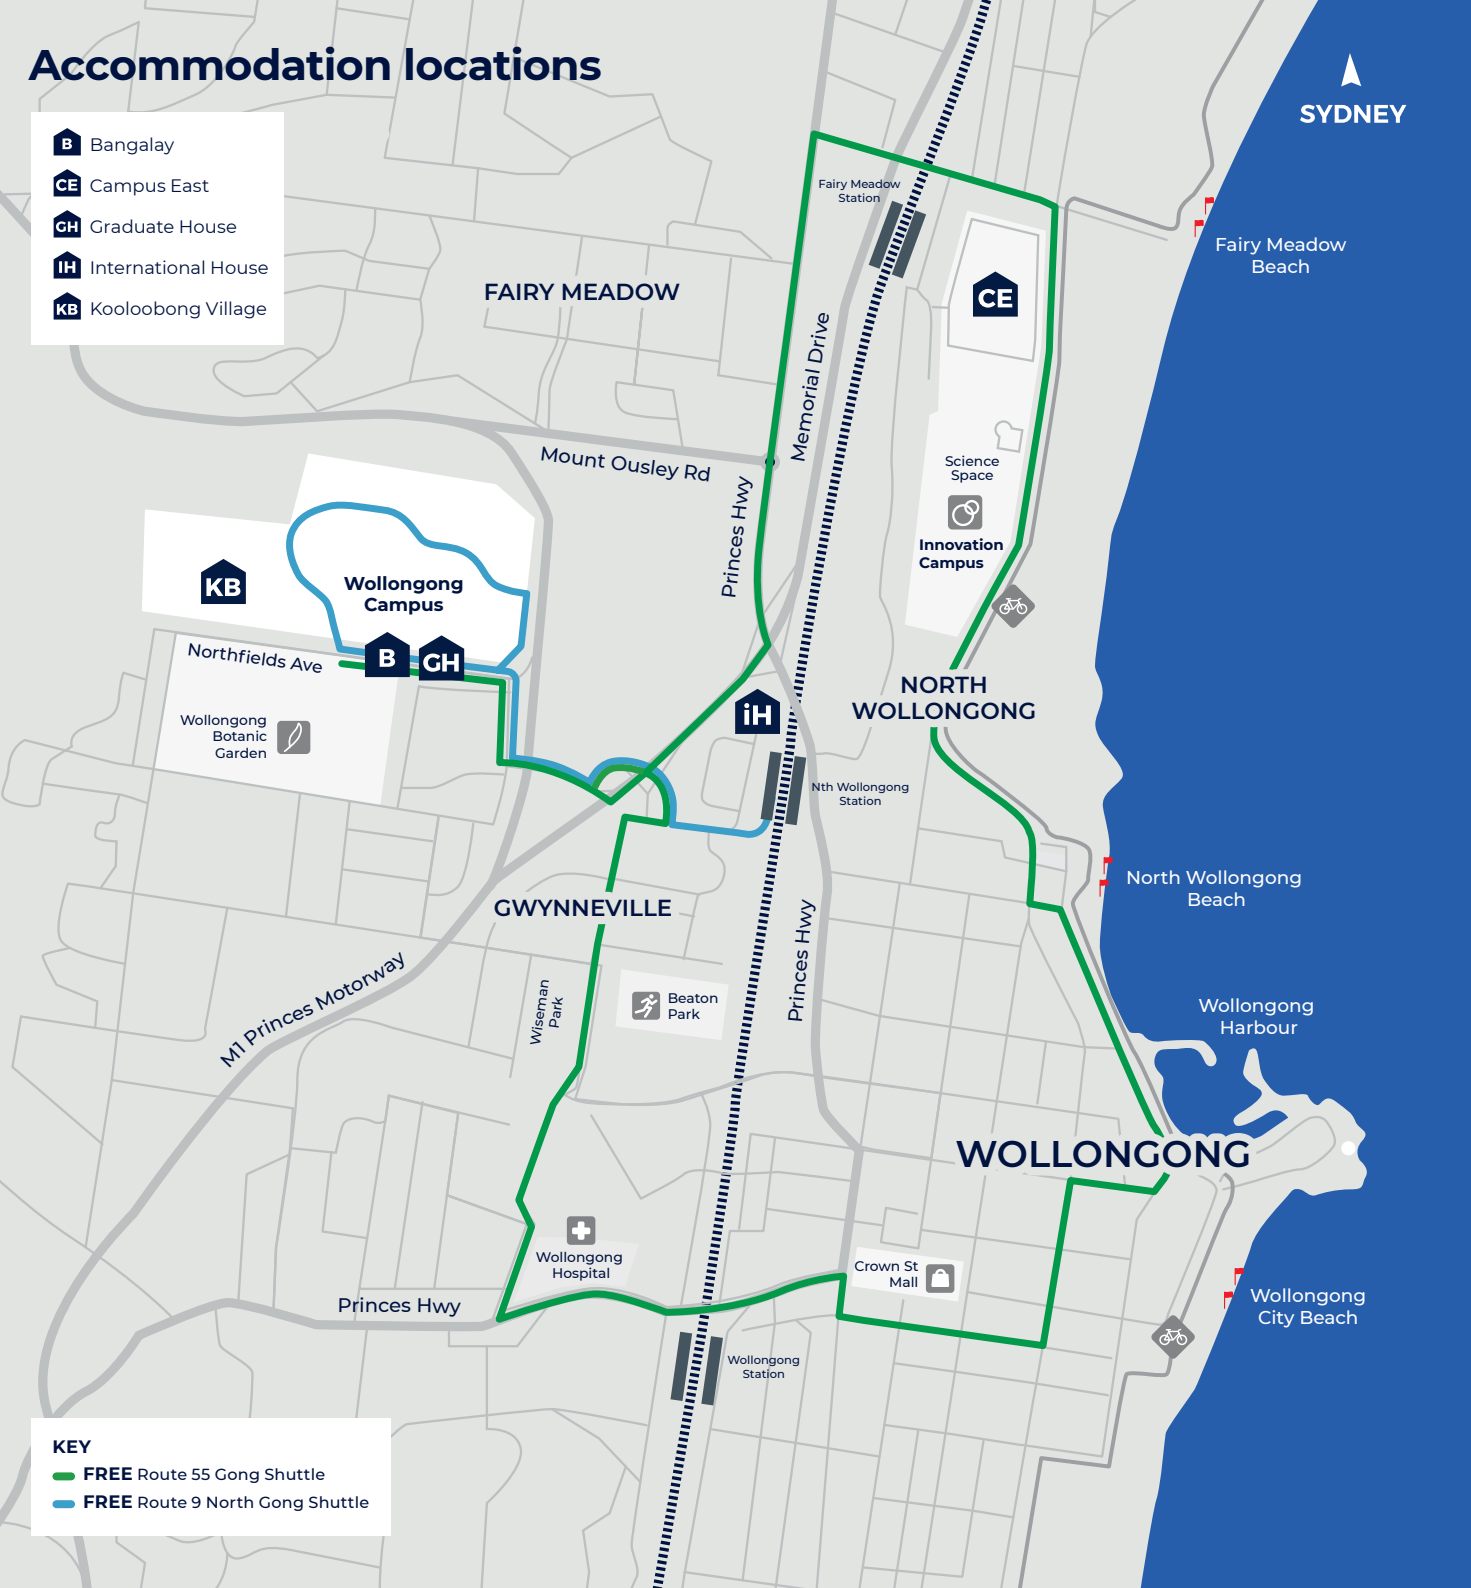

UOW's Wollongong Campus is set in native Australian bush and is one of the most picturesque university campuses in Australia. Apart from extensive teaching, research and administration buildings, the campus includes student residences, a library, conference facilities, food halls, cafes, restaurants and a bar, retail outlets, indoor sports centres and gymnasium, Olympic-standard swimming pool and sports fields.

INTERNATIONAL CAMPUSES

Dubai
Hong Kong
Malaysia
India (coming soon)

UNIVERSITY
OF WOLLONGONG
AUSTRALIA

Campus Map

WOLLONGONG CAMPUS

Major research facilities

- **Early Start Facility**
- **iAccelerate**
- **Institute for Innovative Materials**
- **Molecular Horizons**
- **SMART Infrastructure Facility**
- **Sustainable Buildings Research Centre**

Accommodation locations

- B** Bangalay
- CE** Campus East
- CH** Graduate House
- IH** International House
- KB** Kooloobong Village

- KEY**
- FREE** Route 55 Gong Shuttle
 - FREE** Route 9 North Gong Shuttle