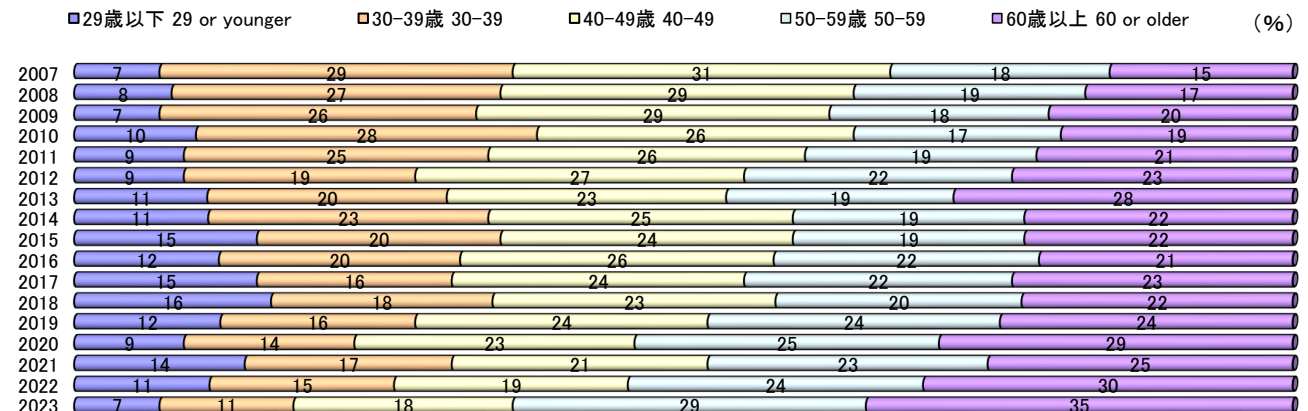

デジタルカメラ合計(年齢別構成)

Digital Still Cameras Total (Age-specific constitution)

レンズ一体型デジタルカメラ(年齢別構成)

Digital Cameras with Built-in Lens (Age-specific constitution)

レンズ交換式デジタルカメラ(年齢別構成)

Digital Cameras with Interchangeable Lenses(Age-specific constitution)