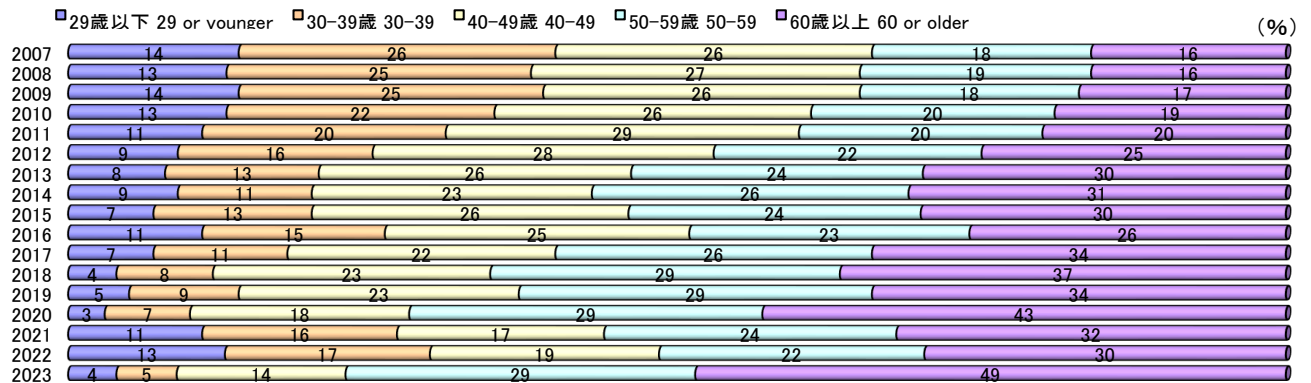

デジタルカメラ合計(年齢別構成)

Digital Still Cameras Total (Age-specific constitution)

レンズ一体型デジタルカメラ(年齢別構成)

Digital Cameras with Built-in Lens (Age-specific constitution)

レンズ交換式デジタルカメラ(年齢別構成)

Digital Cameras with Interchangeable Lenses(Age-specific constitution)

デジタルカメラ合計(男女別構成)

Digital Still Cameras Total (Gender-specific constitution)

■男 Male ■女 Female (%)

レンズ一体型デジタルカメラ(男女別構成)

Digital Cameras with Built-in Lens(Gender-specific constitution)

■男 Male ■女 Female (%)