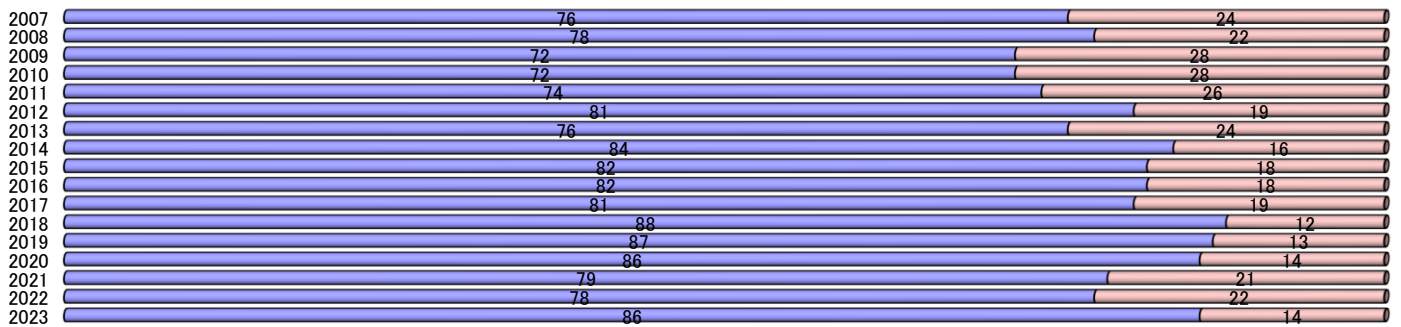

デジタルカメラ合計(男女別構成)

Digital Still Cameras Total (Gender-specific constitution)

■男 Male ■女 Female (%)

レンズ一体型デジタルカメラ(男女別構成)

Digital Cameras with Built-in Lens(Gender-specific constitution)

■男 Male ■女 Female (%)