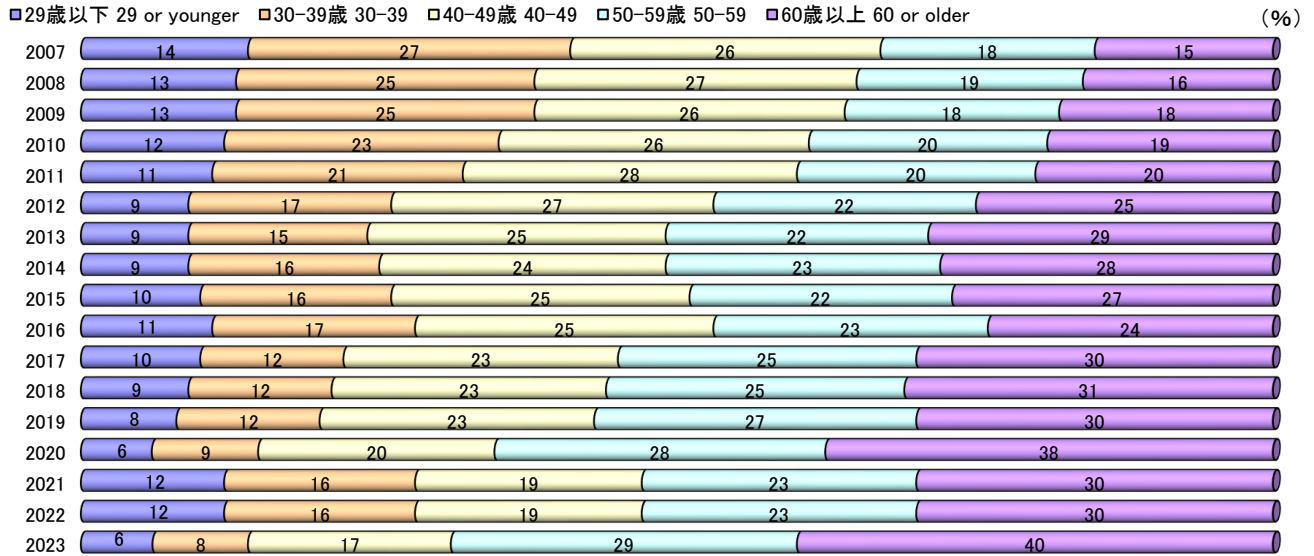

デジタルカメラ合計(年齢別構成)

Digital Still Cameras Total (Age-specific constitution)

レンズ一体型デジタルカメラ(年齢別構成)

Digital Cameras with Built-in Lens (Age-specific constitution)

レンズ交換式デジタルカメラ(年齢別構成)

Digital Cameras with Interchangeable Lenses(Age-specific constitution)