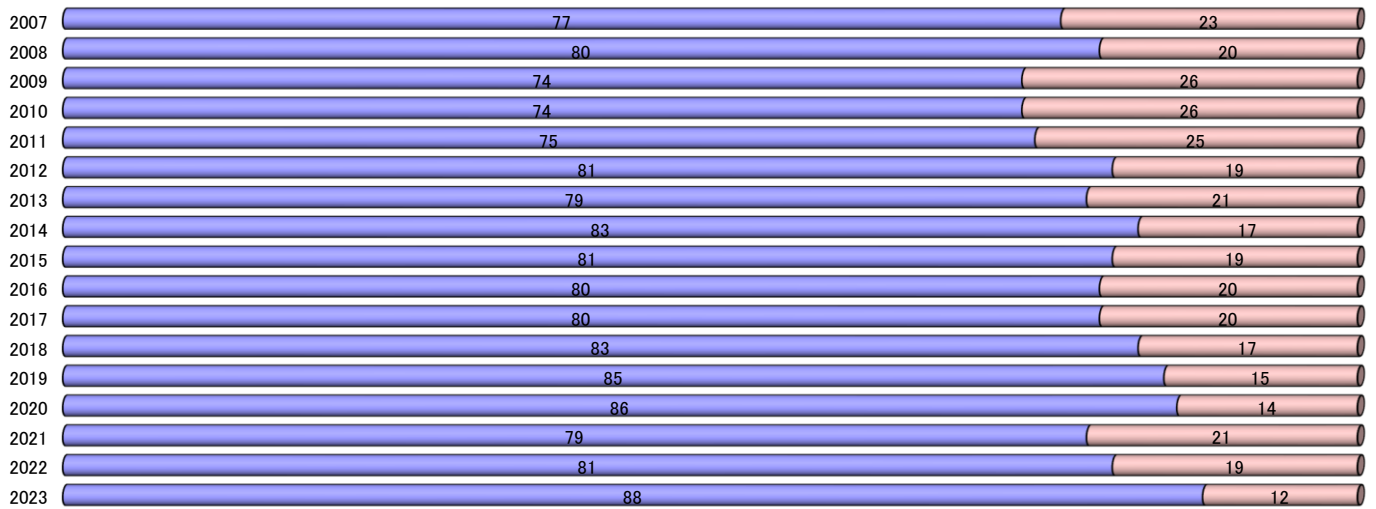

デジタルカメラ合計(男女別構成)

Digital Still Cameras Total (Gender-specific constitution)

■男 Male ■女 Female (%)