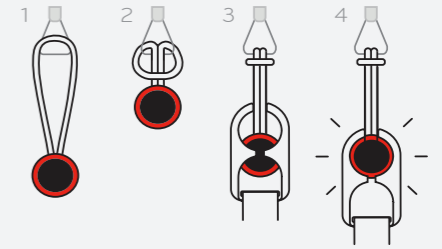

sling-style carry points weight of camera down for
streamlined and stable camera carry

Anchor Links are universal,
quick-connecting, and
adaptable

silicone grip keeps strap stable in shoulder carry

tripod compatibility available with
Peak Design Standard Plate, Dual
Plate, and strap accessories

register to activate your lifetime warranty
pkdsn.com/register

carry styles
sling-style

neck carry

shoulder carry

more info + videos
pkdsn.com/slidelite

Anchor s

Anchor attachment

Anchor construction

replace if yellow inner core becomes visible!

recommended
anchor
placement

fully compatible with all Peak Design and third
party tripod plates

adjustment

back adjuster: long term adjustment based on
body type and preference