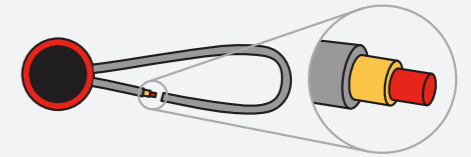

register to activate your lifetime warranty
pkdsn.com/register

carry styles
sling-style

neck carry

shoulder carry

more info + videos
pkdsn.com/slidelite

Anchor s

Anchor attachment

Anchor construction

replace if yellow inner core becomes visible!

recommended
anchor
placement

fully compatible with all Peak Design and third
party tripod plates

adjustment

back adjuster: long term adjustment based on
body type and preference