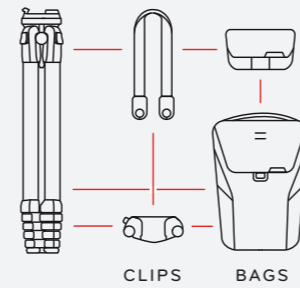

tripod compatibility available with
Peak Design Standard Plate, Dual
Plate, and strap accessories

works with Peak Design Pouches,
Capture Clip and Tripods
sold separately

pkdsn.com/slidelite

welcome to the
Peak Design ecosystem

TRIPODS STRAPS POUCHES