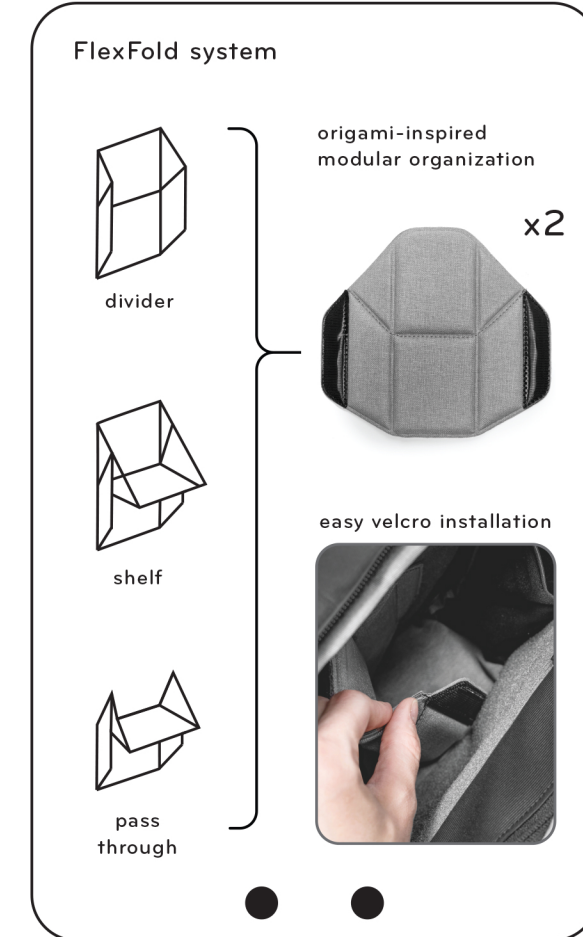

EVERYDAY SLING 6L MANUAL

6L volume

11in max tablet size
24.7cm x 17.8cm x 1cm
9.8in x 7in x .4in

0.55 kg 1.22 lb unpacked weight

2 FlexFold dividers

2 CordHook carry straps

CLIMATE NEUTRAL CERTIFIED

1% FOR THE PLANET MEMBER

super durable UltraZips

400d outer shell + built-in padding

weatherproof construction

slim and minimal daily or photo carry

outer shell: made from recycled plastic

Bluesign approved fabric

designed in San Francisco, made in Vietnam

pkdsn.com/everdaysling

pkdsn.com/patents

GUARANTEED FOR LIFE

BEDS-6-BK-2 BLACK

818373021375 TM and © 2019 Peak Design

6L volume

11in max tablet size
24.7cm x 17.8cm x 1cm
9.8in x 7in x .4in

0.55 kg 1.22 lb unpacked weight

2 FlexFold dividers

2 CordHook carry straps

CLIMATE NEUTRAL CERTIFIED

1% FOR THE PLANET MEMBER

super durable UltraZips

400d outer shell + built-in padding

weatherproof construction

slim and minimal daily or photo carry