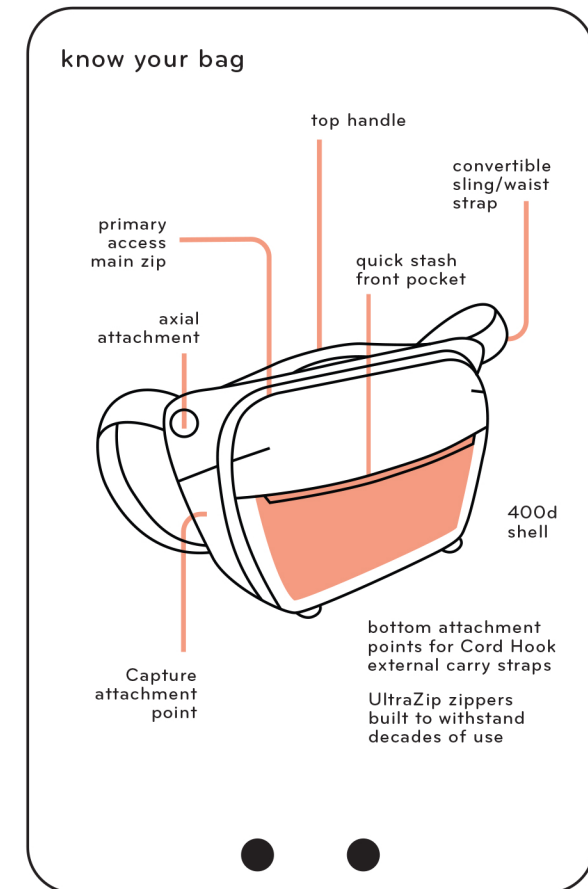

EVERYDAY SLING 6L MANUAL

6L volume

11in max tablet size
24.7cm x 17.8cm x 1cm
9.8in x 7in x .4in

0.55 kg 1.22 lb unpacked weight

2 FlexFold dividers

2 CordHook carry straps

CLIMATE NEUTRAL CERTIFIED

1% FOR THE PLANET MEMBER

pkdsn.com/everdaysling

pkdsn.com/patents

GUARANTEED FOR LIFE

BEDS-6-BK-2 BLACK

818373021375 TM and © 2019 Peak Design

6L volume

11in max tablet size
24.7cm x 17.8cm x 1cm
9.8in x 7in x .4in

0.55 kg 1.22 lb unpacked weight

2 FlexFold dividers

2 CordHook carry straps

CLIMATE NEUTRAL CERTIFIED

1% FOR THE PLANET MEMBER

super durable UltraZips

400d outer shell + built-in padding

weatherproof construction

slim and minimal daily or photo carry