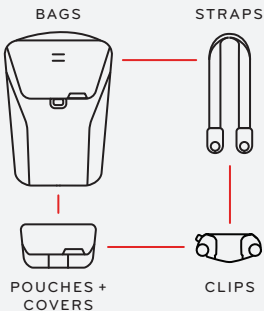

maximum strap end width:
1.3cm (.5 in)
sold separately

GUARANTEED
FOR LIFE

pkdsn.com/AL

x2

x4

welcome to the
Peak Design ecosystem