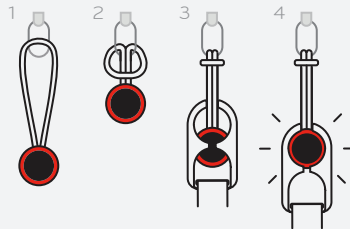

anchor links

camera strap quick-connectors
connecteurs d'attache rapide
pour sangle d'appareil photo
カメラストラップクイックコネクタ

peak design

quick-connecting adaptors for camera straps

turn any classic or OEM strap
with 1.3 cm (.5 in) wide ends into
a quick-connecting camera strap

attach + detach your strap in
seconds with **one hand**

quickly and easily switch
between **multiple cameras**

Anchors are universal,
quick-connecting,
and adaptable

rated to
90+ kg
200+ lbs
of force

maximum strap end width:
1.3cm (.5 in)
sold separately

more info + videos
pkdsn.com/AL

Anchor attachment

! replace if Anchor's yellow inner
core becomes visible!

attach strap to Anchor Housing