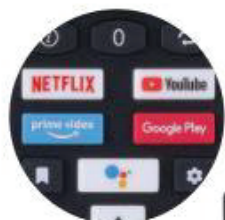

ENGLAON

Google Certified 12v **androidtv**

X SERIES

Chromecast
built-in

Google Assistant

Google Play

NETFLIX

YouTube

prime video

SURGE PROTECT

HDR 10

Bluetooth 5.0

DOLBY AUDIO™

LED24X70
24"HD, 12V
Android TV

LED32X70
32"HD, 12V
Android TV

LED40X70
40"FHD, 12V
Android TV