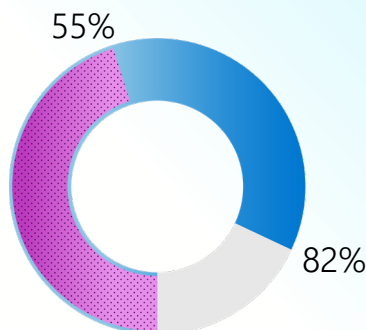

## Finding 2

For employees, AI raises the bar and breaks the career ceiling

Some are itching for a career change, and there is a massive opportunity for those willing to skill up on AI.

- **82%** of leaders based in the Bay Area say they would not hire someone without AI skills. (vs. **65%** of US leaders)
- **86%** of leaders based in the Bay Area say they'd rather hire a less experienced candidate with AI skills than a more experienced candidate without them. (vs. **71%** of US leaders)

## Finding 3

The rise of the AI power user—and what they reveal about the future

Power users use AI at least several times per week. They say it saves them more than 30 minutes per day.

- **88%** of AI power users based in the Bay Area start their day with AI and **90%** use it to get ready for the following day. (vs. **80%** and **82%** of US AI power users)
- AI power users based in the Bay Area are **40%** more likely to frequently ask co-workers what prompts they find most useful and **41%** more likely to experiment with different ways of using AI. (vs. **40%** and **45%** more likely for US AI power user)

## Four Out of Five People in the Bay Area Are Using AI at Work

Usage more than doubled in the last six months.

82% of people are **already using AI at work**

55% of them started using it **less than 6 months ago**