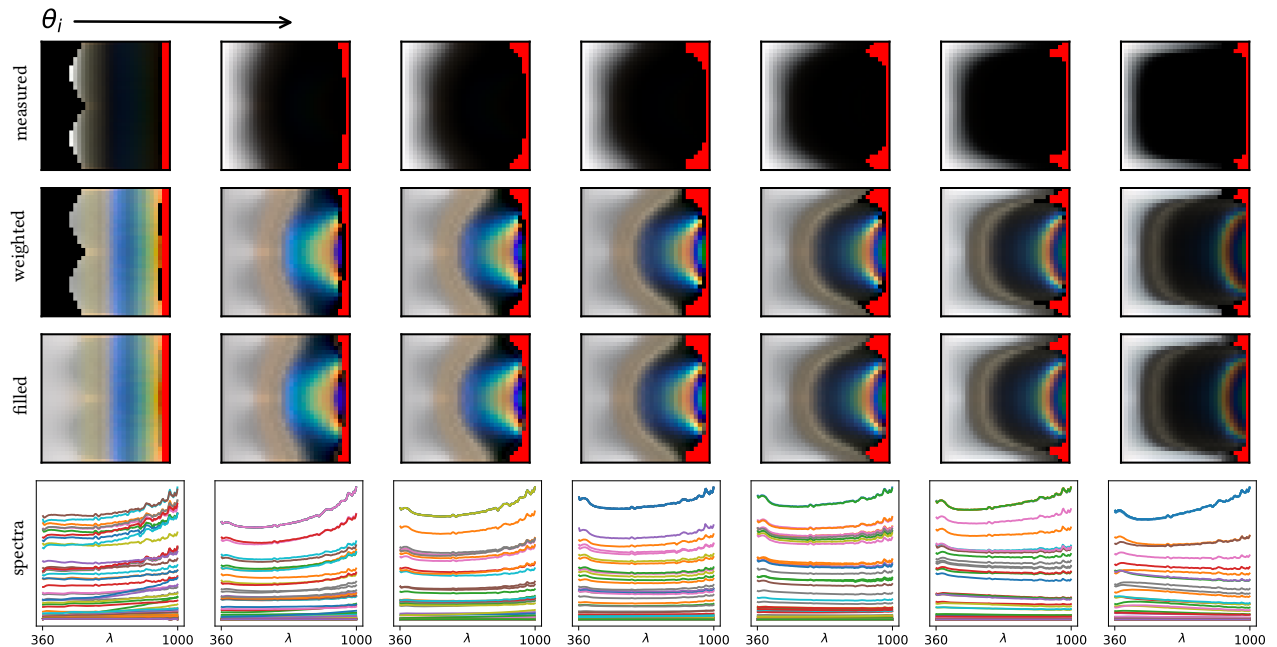

## 22 iridescent-flake-paint

**Description:** Iridescent flake car paint ("Dupli-color flip flop ultra")

**Renderings**

**Plots**

**Sample Locations**

**Slices**