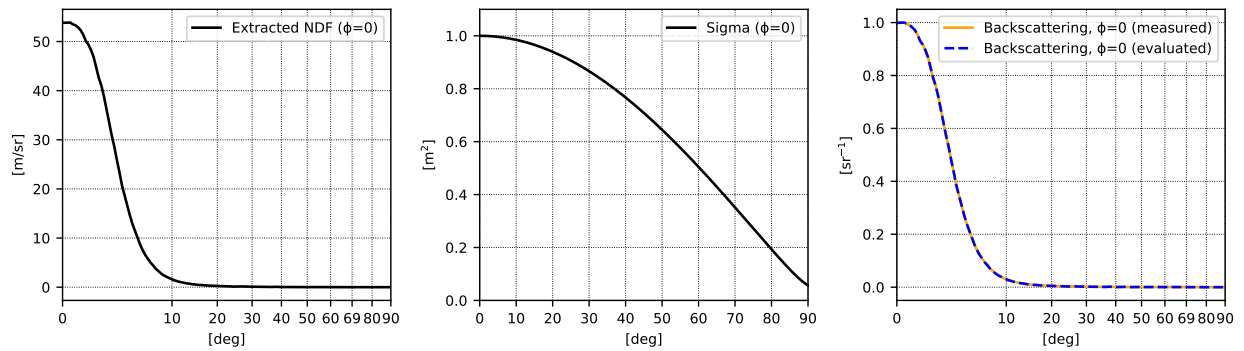

23 iris-purple-gem

Description: Car wrap material (Teckwrap Iris Purple Gem RD03)

Renderings

Plots

Sample Locations

Slices