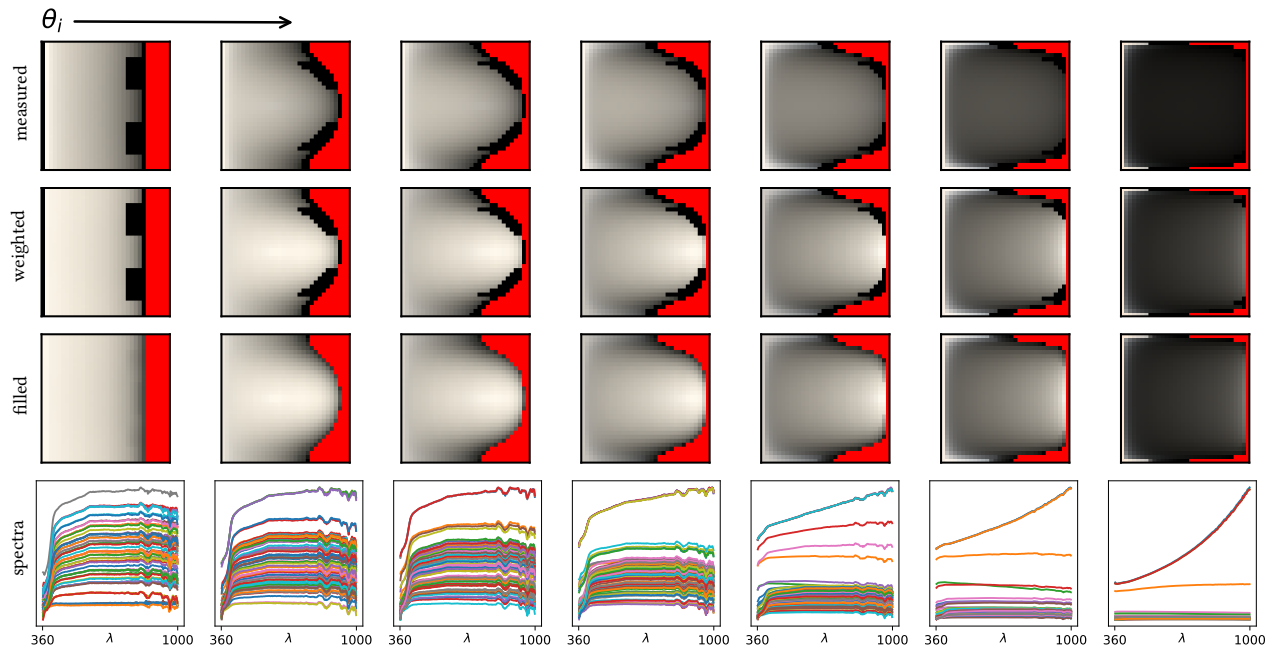

28 millenium-falcon

Description: Millenium Falcon paint (from "Solo: A Star Wars Story", provided by ILM)

Renderings

Plots

Sample Locations

Slices