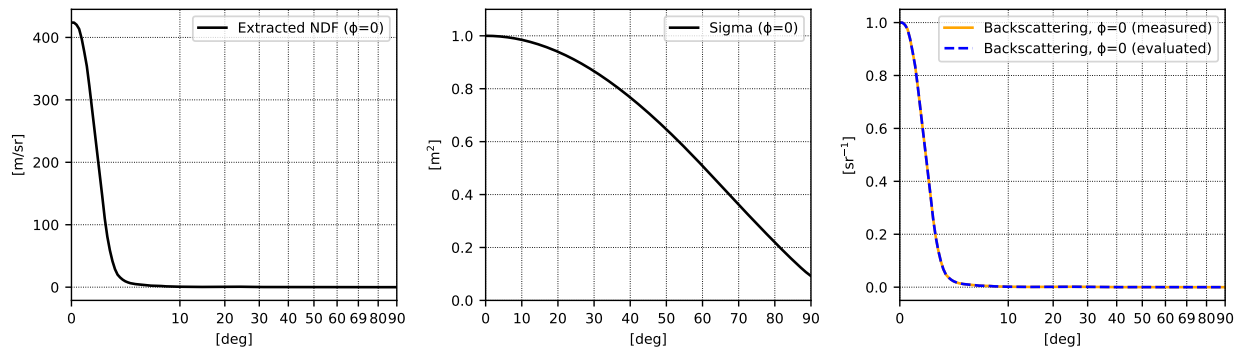

22 iridescent-flake-paint

Description: Iridescent flake car paint ("Dupli-color flip flop ultra")

Renderings

Plots

Sample Locations

Slices