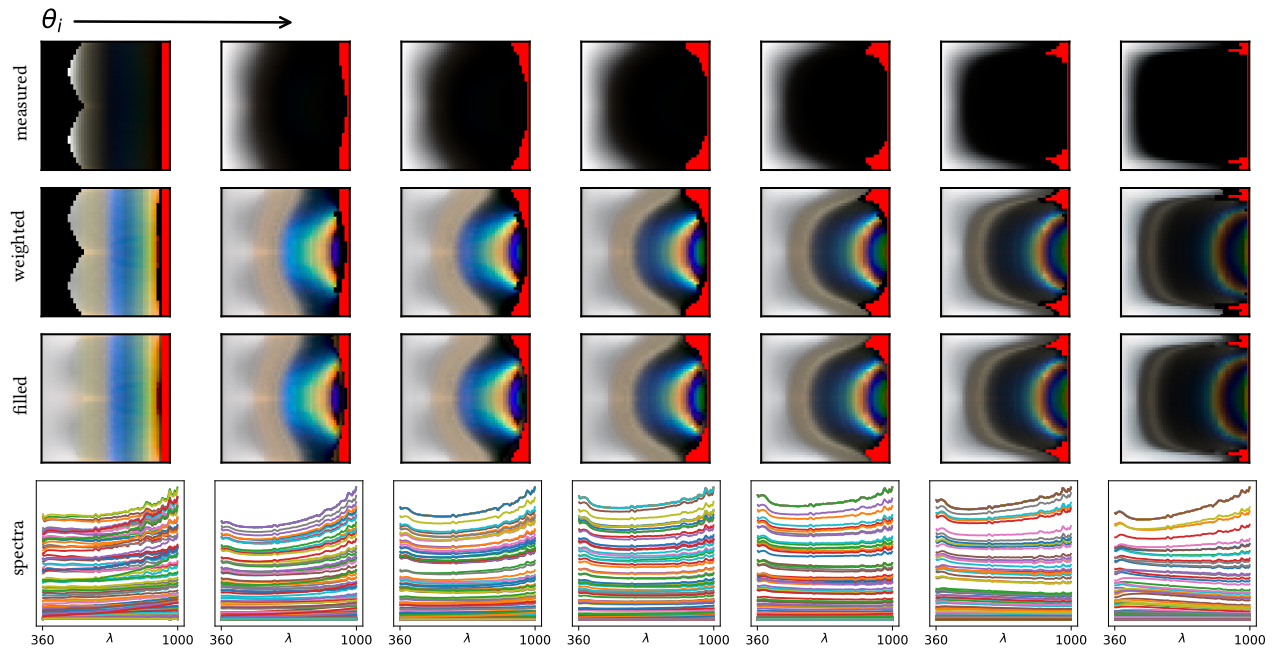

# 21 iridescent-flake-paint-fine

**Description:** Iridescent flake car paint ("Dupli-color flip flop ultra")

**Renderings**

**Plots**

**Sample Locations**

**Slices**