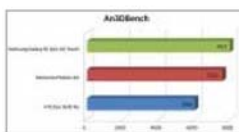

We were a bit disappointed with the Epic 4G Touch's 4G speeds. In Jersey City, download speeds averaged 4.3 Mbps and upload speeds averaged just 950.4 Kbps. In Manhattan, download rates were about the same (4.4 Mbps), but upload rates were an even lower 244 Kbps. While that's better than the Photon 4G (2.4 Mbps down average, 204 Kbs to 1.5 kbps up), the Evo Shift 4G's download rates were between 6.7 and 9.4 Mbps.

It took the Epic 4G Touch an average of 6-7 seconds to load the mobile sites of ESPN.com and NYTimes.com, and an average of 26 seconds to load the desktop version of Laptopmag.com.

We did like, though, that we didn't need to manually connect to a 4G network;

Click to enlarge

Click to enlarge

Click to enlarge

Click to enlarge

Click to enlarge

TYPE	DATE	DOWNLOAD	UPLOAD	PING
4G	10/15/12	5089 kbps	212 kbps	117 ms
4G	10/15/12	5720 kbps	206 kbps	106 ms
4G	10/15/12	3716 kbps	297 kbps	126 ms
4G	10/15/12	3471 kbps	330 kbps	111 ms
4G	10/15/12	5686 kbps	267 kbps	162 ms
4G	10/15/12	3332 kbps	310 kbps	119 ms
4G	10/15/12	1503 kbps	55 kbps	149 ms