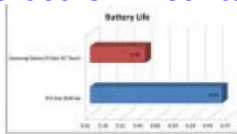

Verdict

For those who like their screens big, the $199 Samsung Galaxy II Epic 4G Touch should be at or near the top of your list. Paradoxically, it's both lighter and larger than the Photon 4G, although that phone has a crisper qHD display, world-roaming capabilities, and a slightly faster 4G connection. But it's hard to beat the Epic 4G Touch's superb camera, dual-core speed, and better overall screen quality. This is a phone you'll want to get your hands on--assuming your hand fits around it.

Click to enlarge