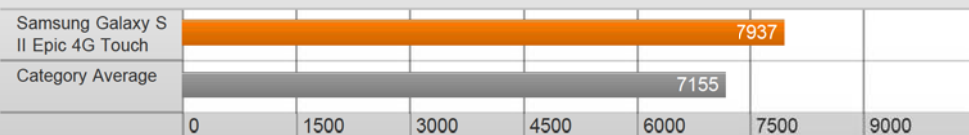

An3DBench

next test

An3DBench
Benchmark CPU
Benchmark FileSystem
Benchmark Graphics
Benchmark Memory
Display Brightness

[Review](#)

[Specifications](#)

Samsung's [Epic 4G](#) for Sprint was one of the best smartphones of all time, and now the Galaxy S II Epic 4G Touch looks to pick up right where its predecessor left off. This $199 device loses the physical keyboard but gains a much larger display (4.5 inches vs. 4 inches), a speedier dual-core 1.2-GHz processor, and an 8-MP camera that can shoot 1080p video. Considering that all of this comes in a 0.38-inch thin package, the Epic 4G Touch has all the right ingredients to be Sprint's top phone--yes, even if the carrier gets the [iPhone 5](#). Read on to find out if Sprint's version of the Galaxy S II lives up to the Epic part of the device's very long name.

Advertisement

Ultrabook™
Inspired by Intel®

Instantly Inspiring
Ultra responsive. Ultra sleek. Ultrabook™.

Discover what's possible with an Ultrabook™

TAKE IT FROM A GEEK.™

[iPhone 5](#)

[LATEST](#)

[RELATED](#)

10 Future-Proof Gadgets You'll Still Love Next Year

Apple iPhone 5 vs. Samsung Galaxy S III: Smartphone Shootout

Verizon Patch Stops iPhone 5 From Using Cellular Data on Wi-Fi

Advertisement

Find us on Facebook

LAPTOP Laptop Magazine

Like

Confirm

You like tl
Page · Ins
You like tl
Page · Ins

140,067 people like **Laptop Magazine**. 140,066 people like **Laptop**