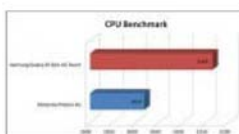

We were a bit disappointed with the Epic 4G Touch's 4G speeds. In Jersey City, download speeds averaged 4.3 Mbps and upload speeds averaged just 950.4 Kbps. In Manhattan, download rates were about the same (4.4 Mbps), but upload rates were an even lower 244 Kbps. While that's better than the Photon 4G (2.4 Mbps down average, 204 Kbs to 1.5 kbps up), the Evo Shift 4G's download rates were between 6.7 and 9.4 Mbps.

It took the Epic 4G Touch an average of 6-7 seconds to load the mobile sites of ESPN.com and NYTimes.com, and an average of 26 seconds to load the desktop version of Laptopmag.com.

We did like, though, that we didn't need to manually connect to a 4G network;

Click to enlarge

Click to enlarge

Click to enlarge

Click to enlarge

Click to enlarge

TYPE	DATE	DOWNLOAD	UPLOAD	PING
4G	10/15/12	5089 kbps	212 kbps	117 ms
4G	10/15/12	5720 kbps	206 kbps	106 ms
4G	10/15/12	3716 kbps	297 kbps	126 ms
4G	10/15/12	3471 kbps	330 kbps	111 ms
4G	10/15/12	5686 kbps	267 kbps	162 ms
4G	10/15/12	3332 kbps	310 kbps	119 ms
4G	10/15/12	1503 kbps	55 kbps	149 ms