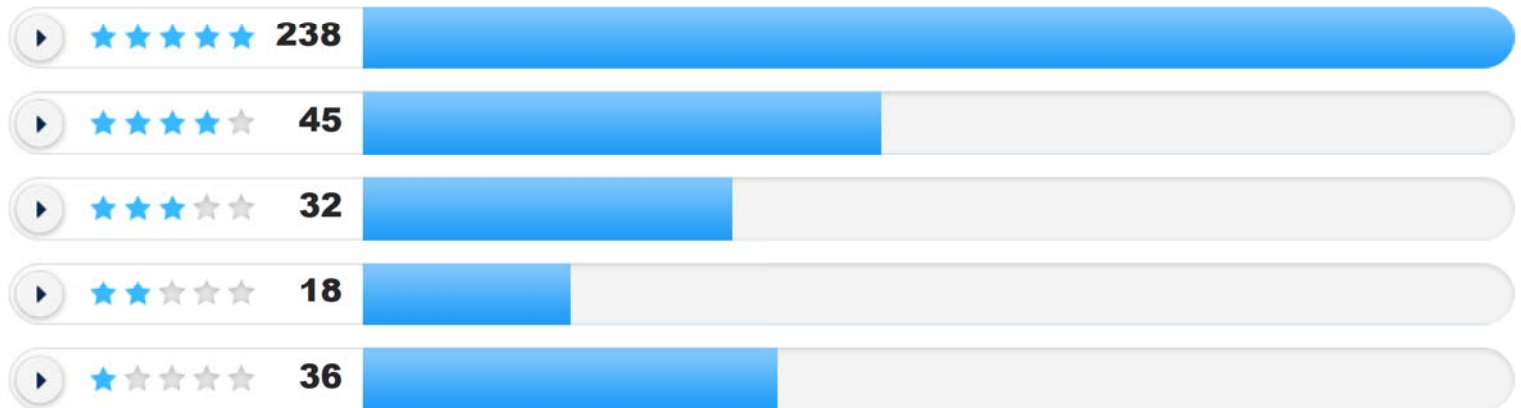

Tethering

Hearing Aid Compatible

ALSO INCLUDES

16GB microSD Memory Card • Travel Charger • USB Data Cable • User Manual CD • Wired Earbuds •

PRODUCT RATINGS

369 Reviews

COMMON QUESTIONS

- [Why Switch to C Spire?](#)
- [What is your return/exchange policy?](#)
- [When am I making an international call?](#)
- [Are your phones hearing-aid compatible?](#)

CHAT WITH US

Questions? Chat with one of our account representatives.

CHAT WITH US

COMMUNITY ACTIVITY

[See all discussions in Engage](#)

Re: Android

Posted by [Anonymous](#) in [About Us](#) 8 months ago

6
replies

Re: Discounted Android Apps in the Market

Posted by [Anonymous](#) in [Apps](#) 8 months ago

3
replies

Re: Throttling

Posted by [SAM FREEMAN](#) in [Engage](#) 4 days ago

22
replies

Android Event

Posted by [Anonymous](#) in [Engage](#) 9 months ago

1
replies

New Android Apps

Posted by [BILLY SMITH](#) in [Engage](#) 6 months ago

6