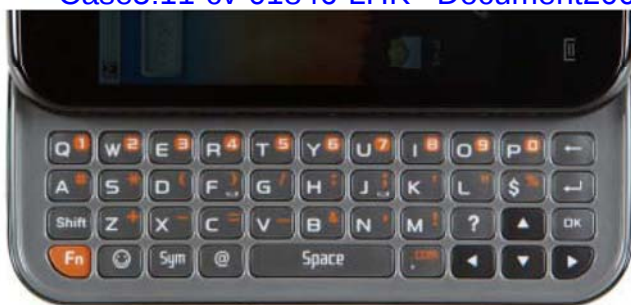

© 2010 CBS Interactive

The Transform's slide-out QWERTY keyboard is spacious and perhaps too wide for smaller hands.

The phone loads with a generic interface that you can customize as you would on any other Android phone by adding and removing widgets and shortcuts. Tap the Sprint ID button to see your gallery of favorite ID Packs, including the default home screen configuration that you're free to personalize (called "My ID"). There are also options to peruse the gallery of new IDs and add more. Read our [full review of Sprint ID](#) for more details.

Features

The Samsung Transform offers a speakerphone, conference calling, voice dialing, text and multimedia messaging, and the full range of wireless options: Bluetooth, Wi-Fi, 3G (EV-DO Rev. A), and GPS. The phone book is limited only by the internal memory, which is 256MB RAM and 512MB ROM. There's room in each entry for multiple numbers, e-mail addresses, IM handles, group IDs, photo caller IDs, and so on. The Transform supports visual voice mail to manage your voice mail box.

Continue to next page

1 2

EDITORS' TOP PICKS

Apple iPhone 5 (AT&T, Sprint, Verizon)
★★★★★

Samsung Galaxy S III (S3) (T-Mobile, AT&T, Sprint, Verizon, U.S. Cellular)
Starting at $49.99
★★★★★

HTC One X (AT&T)
Starting at $99.99
★★★★★

LG Optimus G (AT&T)
★★★★★

Sponsored Premier Brands on CNET

[BlackBerry](#) | [T-Mobile](#) | [Samsung Mobile](#)