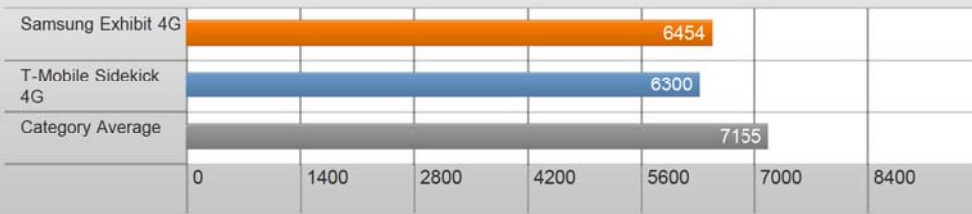

### An3DBench

next test →

[An3DBench](#) | [Benchmark CPU](#) | [Benchmark FileSvstem](#) | [Benchmark Graphics](#) | [Benchmark Memorv](#) | [FPS2D](#)

Review

Specifications

The Samsung Exhibit 4G is an Android phone designed for shoppers who crave 4G speeds but who aren't willing to pay extra for other bells and whistles. This \$79 handset doesn't have a dual-core processor or HDMI, but you do get the latest Android 2.3 Gingerbread operating system, a sharp (but somewhat small) display, and a front-facing camera for video chats. Read on to find out how much you get for your money.