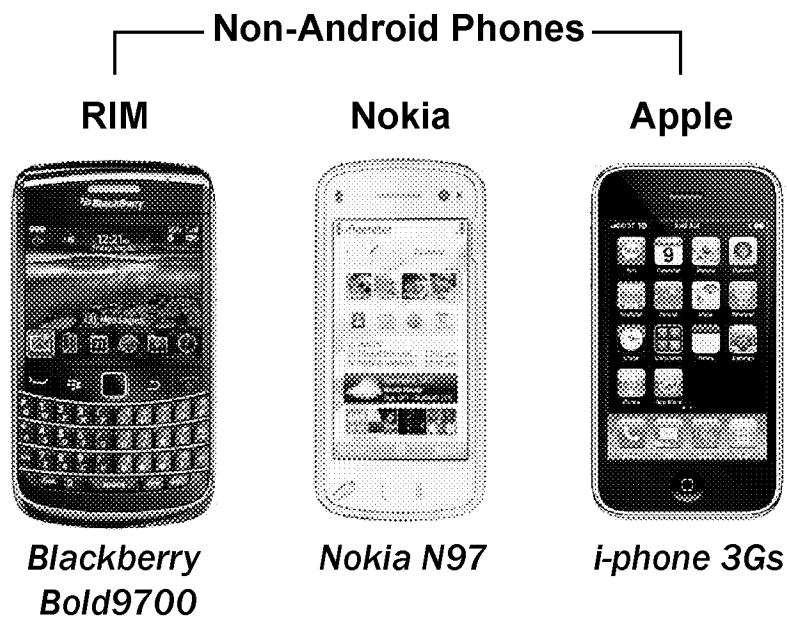

Research & Study: Competitor's GUI study

Samsung Galaxy S1

vs.

- Competitor's Android phones,
- (Non-Android) Smart phones &
- Samsung Android Phones for
2 different carriers

PLAINTIFF'S EXHIBIT NO. 179

United States District Court
Northern District of California
No. 11-CV-01846-LHK (PSG)

Apple Inc. v. Samsung Elecs.

Date Admitted: _____ By: _____

Competitors' Product lists for GUI study

Highly Confidential - Attorneys' Eyes Only

Samsung Galaxy S1

OS	Android 2.1(Éclair)
UI	Samsung Android UI(TouchWiz 3.0)
Size	64.2X122.4X9.9mm
Weight	118g
Display	4.0" Super AMOLED (OCTA) WVGA
Pixel	480X800
Touchscreen	Multi-touch
Keyboard	Virtual
Color	Black